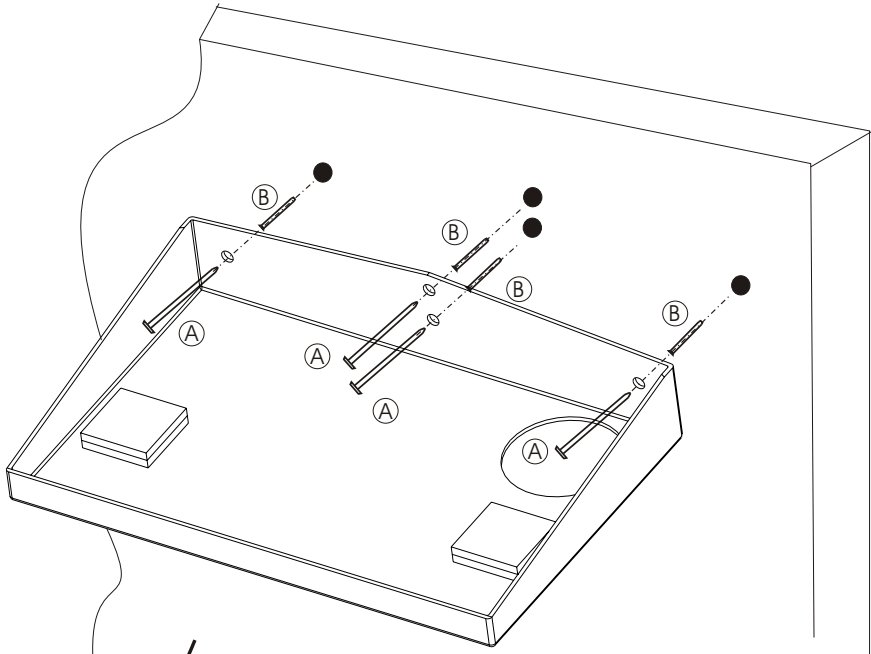

NO. 71420 WALL BRACKET

WelchAllyn®

Welch Allyn, Inc.
4341 State Street Road
P.O. Box 220
Skaneateles Falls, NY 13153-0220
USA

714010-2 Rev. D

Printed in U.S.A.

1

2

4