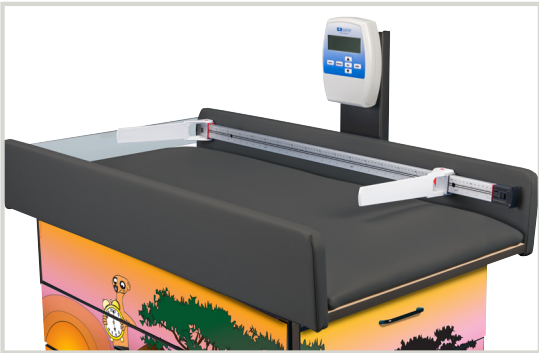

Features

Infantometer

Built-in infantometer with folding ends for measuring height