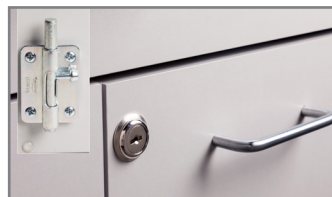

Options

066 Door & Inside Latch Combo