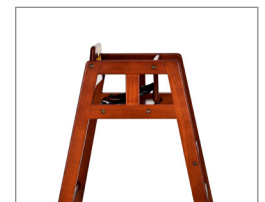

# Baby High Chair

Alpine Industries Restaurant Style highchair is the perfect solution to style and safety. They are built with premium quality rubberwood to ensure durability. These high chairs come in two beautiful finishes of Espresso and Mahogany to help build upon your restaurant's aesthetic. As children's safety is our primary goal, we've constructed these chairs with a wide A-frame to ensure maximum tip resistance and make for easy stacking and storage capabilities. The item is unassembled upon receipt but can be built in less than 20 minutes. We are making them the perfect solution for those customers with children between 1 and 3 in their party.

### FEATURES

- **Dimensions** - 27"H x 20"W x 24"D
- **Top Quality** - Made from sturdy rubberwood
- **Quick Assembly** - Can be assembled in less than 20 min
- **Safety** - Wide A-frame for tip resistance and safety belts preinstalled
- **Sleek Design** - Easy storage and functionality
- **Multipack** - Available as single or 2 pack
- **Color** - Available in two finishes; Espresso and Mahogany

2 great color options available!

Available in 2-pack

Premium quality

Safety belt

Heavy duty

ITEM NUMBER	DESCRIPTION
412-01-ESP	ESPRESSO COLOR, SINGLE
412-02-ESP	ESPRESSO COLOR, 2-PACK
412-01-MA	MAHOGANY COLOR, SINGLE
412-02-MA	MAHOGANY COLOR, 2-PACK