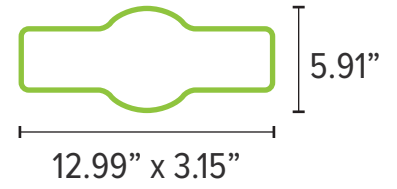

MIXED OPENING