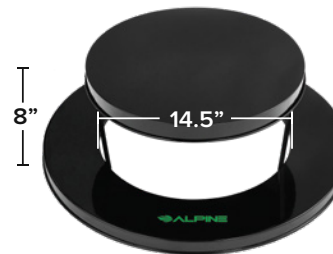

RAIN BONNET LID FOR ROUND DIAMOND STEEL TRASH CAN

Product No.	ALP4460-01-RB-BLK	ALP4460-01-RB-BLU
Product Name	Rain Bonnet Lid for Round Diamond Steel Trash Can, Black	Rain Bonnet Lid for Round Diamond Steel Trash Can, Blue
KIT	No	No
Weight	13.22 lbs.	13.22 lbs.
Dimensions	8" H x 23" W x 23" D	8" H x 23" W x 23" D
Color	Black	Blue

ALP4460-01-RB-BLK