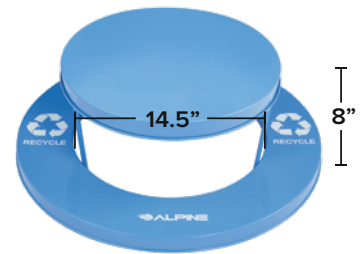

ALP4460-01-BLK

ALP4460-01-BLU

FLAT LID FOR ROUND DIAMOND STEEL TRASH CAN

Product No.	ALP4460-01-FL-BLK	ALP4460-01-FL-BLU
Product Name	Flat Lid for Round Diamond Steel Trash Can, Black	Flat Lid for Round Diamond Steel Trash Can, Blue
KIT	No	No
Weight	8.81 lbs.	8.81 lbs.
Dimensions	1.2" H x 23" W x 23" D	1.2" H x 23" W x 23" D
Color	 Black	 Blue

ALP4460-01-FL-BLK

ALP4460-01-FL-BLU

RAIN BONNET LID FOR ROUND DIAMOND STEEL TRASH CAN

Product No.	ALP4460-01-RB-BLK	ALP4460-01-RB-BLU
Product Name	Rain Bonnet Lid for Round Diamond Steel Trash Can, Black	Rain Bonnet Lid for Round Diamond Steel Trash Can, Blue
KIT	No	No
Weight	13.22 lbs.	13.22 lbs.
Dimensions	8" H x 23" W x 23" D	8" H x 23" W x 23" D
Color	 Black	 Blue

ALP4460-01-RB-BLK

ALP4460-01-RB-BLU

ALP4460-01-A

ALP4460-01-B

ALP4460-01-C

ALP4460-01-D

ROUND DIAMOND STEEL TRASH CAN WITH LINER

Product No.	ALP4460-01-A	ALP4460-01-B	ALP4460-01-C	ALP4460-01-D
Product Name	Round Diamond Steel Trash Can with Black Flat Lid with Liner, Black	Round Diamond Steel Trash Can with Black Rain Bonnet with Liner, Black	Round Diamond Steel Trash Can with Blue Flat Lid with Liner, Blue	Round Diamond Steel Trash Can with Black Rain Bonnet with Liner, Blue
KIT	Yes	Yes	Yes	Yes
Gross Weight	38.57 lbs.	42.98 lbs.	38.57 lbs.	42.98 lbs.
Base Dimensions	30.10" H x 22" D	30.10" H x 22" D	30.10" H x 22" D	30.10" H x 22" D
Lid Dimensions	1.20" H x 23" D	8" H x 23" D	1.20" H x 23" D	8" H x 23" D
Color	 Black	 Blue	 Blue	 Blue