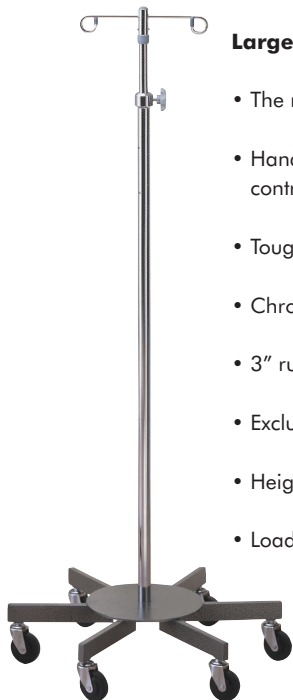

**Brewer**  
more possibilities

INFUSION PUMP STANDS

## Large Infusion Pump Stand

- The most stable base available (26" diameter)
- Handles up to four infusion pumps and/or IV controllers (w/43430 and 43433 accessories)
- Tough six-leg epoxy coated steel base
- Chrome plated top post assembly
- 3" rubber wheel, ball bearing casters
- Exclusive "No Loss" knob
- Height: 52.25" - 102.75"
- Load capacity: 45 lbs.

## Short Wheel Infusion Pump Stand

- Heavy center weight affords stability while saving space (16" diameter)
- Tough five-leg epoxy coated steel base
- Chrome plated top post assembly
- 3" rubber wheel, ball bearing casters
- Exclusive "No Loss" knob
- Height: 54" - 90.5"
- Load capacity: 45 lbs.