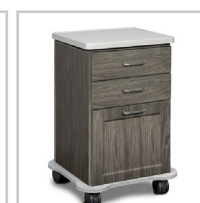

60" Fashion Finish, Cart-Mate Cabinet/Cart Left

58060L CABINET

- Fashion Finish base cabinet with 2 doors, 2 adjustable shelves, 2 drawers and cart-port
- Easy-clean, all laminate surfaces
- Tough, chip resistant edges
- Unit is pre-assembled to save installation time
- Fully adjustable, soft-close hinges
- 3.25" backsplash included with top
- Satin finish pulls
- Optional sink positioned as shown
- Choice of select Fashion Finish colors
- Choice of laminate top colors
- Door locks available

CART

- Fashion Finish cabinet mounted on four, locking, 3" swivel casters
- Four drawers that hold up to 75 lbs. each
- ClintonClean™ solid plastic bumper
- One-piece, vacuum-formed, gray-haircell, textured, top rimmed on all sides
- Satin finish pulls
- Fashion Finish color to match cabinet
- Drawer locks available

CART-MATE™
CABINETS

Shown with -022 optional sink

OVERALL CABINET SPECIFICATIONS

60" W x 18" D x 35" H

OVERALL CART SPECIFICATIONS

20" W x 18.5" D x 29.5" H

California residents please be advised of the following, pursuant to Proposition 65:

Black Alicante

OPTIONS

022 Stainless Steel sink and chrome faucet set

055 Door & Drawer Locks

066 Door Locks & Inside Latch

044 Add 5 Drawers
5 drawers

42 Cart Option

43 Cart Option