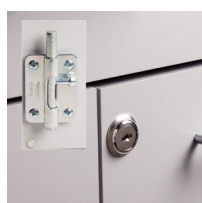

Black Alicante

OPTIONS

022 Stainless Steel sink and chrome faucet set

055 Door & Drawer Locks

066 Door Locks & Inside Latch

044 Add 5 Drawers
5 drawers

42 Cart Option

43 Cart Option