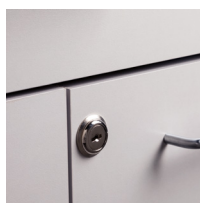

60" Fashion Finish, Cart-Mate Cabinet/Cart Left

58060L CABINET

- Fashion Finish base cabinet with 2 doors, 2 adjustable shelves, 2 drawers and cart-port
- Easy-clean, all laminate surfaces
- Tough, chip resistant edges
- Unit is pre-assembled to save installation time
- Fully adjustable, soft-close hinges
- 3.25" backsplash included with top
- Satin finish pulls
- Optional sink positioned as shown
- Choice of select Fashion Finish colors
- Choice of laminate top colors
- Door locks available

CART

- Fashion Finish cabinet mounted on four, locking, 3" swivel casters
- Four drawers that hold up to 75 lbs. each
- ClintonClean™ solid plastic bumper
- One-piece, vacuum-formed, gray-haircell, textured, top rimmed on all sides
- Satin finish pulls
- Fashion Finish color to match cabinet
- Drawer locks available

Black Alicante

OPTIONS

022 Stainless Steel sink and chrome faucet set

055 Door & Drawer Locks

066 Door Locks & Inside Latch

044 Add 5 Drawers
5 drawers

42 Cart Option

43 Cart Option