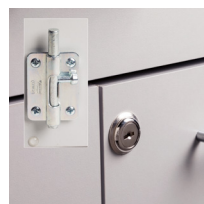

Black Alicante

OPTIONS

022 Stainless Steel sink and chrome faucet set

055 Door & Drawer Locks

066 Door Locks & Inside Latch

044 Add 5 Drawers
5 drawers

42 Cart Option

43 Cart Option