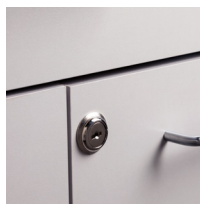

72" Fashion Finish, Cart-Mate Cabinet /Cart Left

58072ML CABINET

- Fashion Finish base cabinet with 4 doors, 2 adjustable shelves, 2 drawers and cart-port
- Easy-clean, all laminate surfaces
- Tough, chip resistant edges
- Unit is pre-assembled to save installation time
- Fully adjustable, soft-close hinges
- 3.25" backsplash included with top
- Satin finish pulls
- Optional sink positioned as shown
- Choice of select Fashion Finish colors
- Choice of laminate top colors
- Door locks available

CART

- Fashion Finish cabinet mounted on four, locking, 3" swivel casters
- Four drawers that hold up to 75 lbs. each
- ClintonClean™ solid plastic bumper
- One-piece, vacuum-formed, gray-haircell, textured, top rimmed on all sides
- Satin finish pulls
- Fashion Finish color to match cabinet
- Drawer locks available

Black Alicante

OPTIONS

022 Stainless Steel sink and chrome faucet set

055 Door & Drawer Locks

066 Door Locks & Inside Latch

044 Add 5 Drawers
5 drawers

42 Cart Option

43 Cart Option