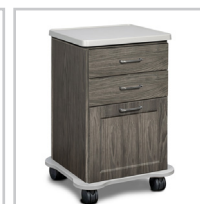

72" Fashion Finish, Cart-Mate Cabinet /Cart Left

58072ML CABINET

- Fashion Finish base cabinet with 4 doors, 2 adjustable shelves, 2 drawers and cart-port
- Easy-clean, all laminate surfaces
- Tough, chip resistant edges
- Unit is pre-assembled to save installation time
- Fully adjustable, soft-close hinges
- 3.25" backsplash included with top
- Satin finish pulls
- Optional sink positioned as shown
- Choice of select Fashion Finish colors
- Choice of laminate top colors
- Door locks available

CART

- Fashion Finish cabinet mounted on four, locking, 3" swivel casters
- Four drawers that hold up to 75 lbs. each
- ClintonClean™ solid plastic bumper
- One-piece, vacuum-formed, gray-haircell, textured, top rimmed on all sides
- Satin finish pulls
- Fashion Finish color to match cabinet
- Drawer locks available

CART-MATE
CABINETS™

Shown with -022 optional sink

OVERALL CABINET SPECIFICATIONS

72" W x 18" D x 35" H

OVERALL CART SPECIFICATIONS

20" W x 18.5" D x 29.5" H

California residents please be advised of the following, pursuant to Proposition 65:

Black Alicante

OPTIONS

022 Stainless Steel sink and chrome faucet set

055 Door & Drawer Locks

066 Door Locks & Inside Latch

044 Add 5 Drawers
5 drawers

42 Cart Option

43 Cart Option