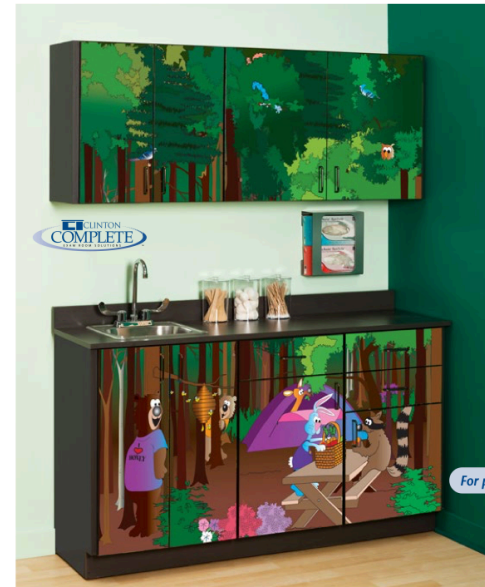

#### Firehouse Base & Wall Cabinets

- Wall unit has 4 doors/2 adjustable shelves
- Base unit has 4 doors/3 adjustable shelves and 3 drawers
- Base & wall units not sold separately
- Base unit shown with optional sink

**6130-BW** (base & wall cabinets are only sold in sets)

base	length	depth	height
	61"	18"	35"
	154.94 cm	45.72 cm	88.9 cm

wall	length	depth	height
	61"	12"	24"
	154.94 cm	30.48 cm	60.96 cm

**ENGINE K-9 COMPLETE**—discount package pricing when combining 6120-BW cabinets with coordinating tables (see pages 4 & 12 for tables and features)

#### Cool Park Campgrounds Base & Wall Cabinets

- Wall unit has 4 doors with 2 adjustable shelves
- Base unit has 4 doors/3 adjustable shelves and 3 drawers
- Base & wall units not sold separately
- Base unit shown with optional sink