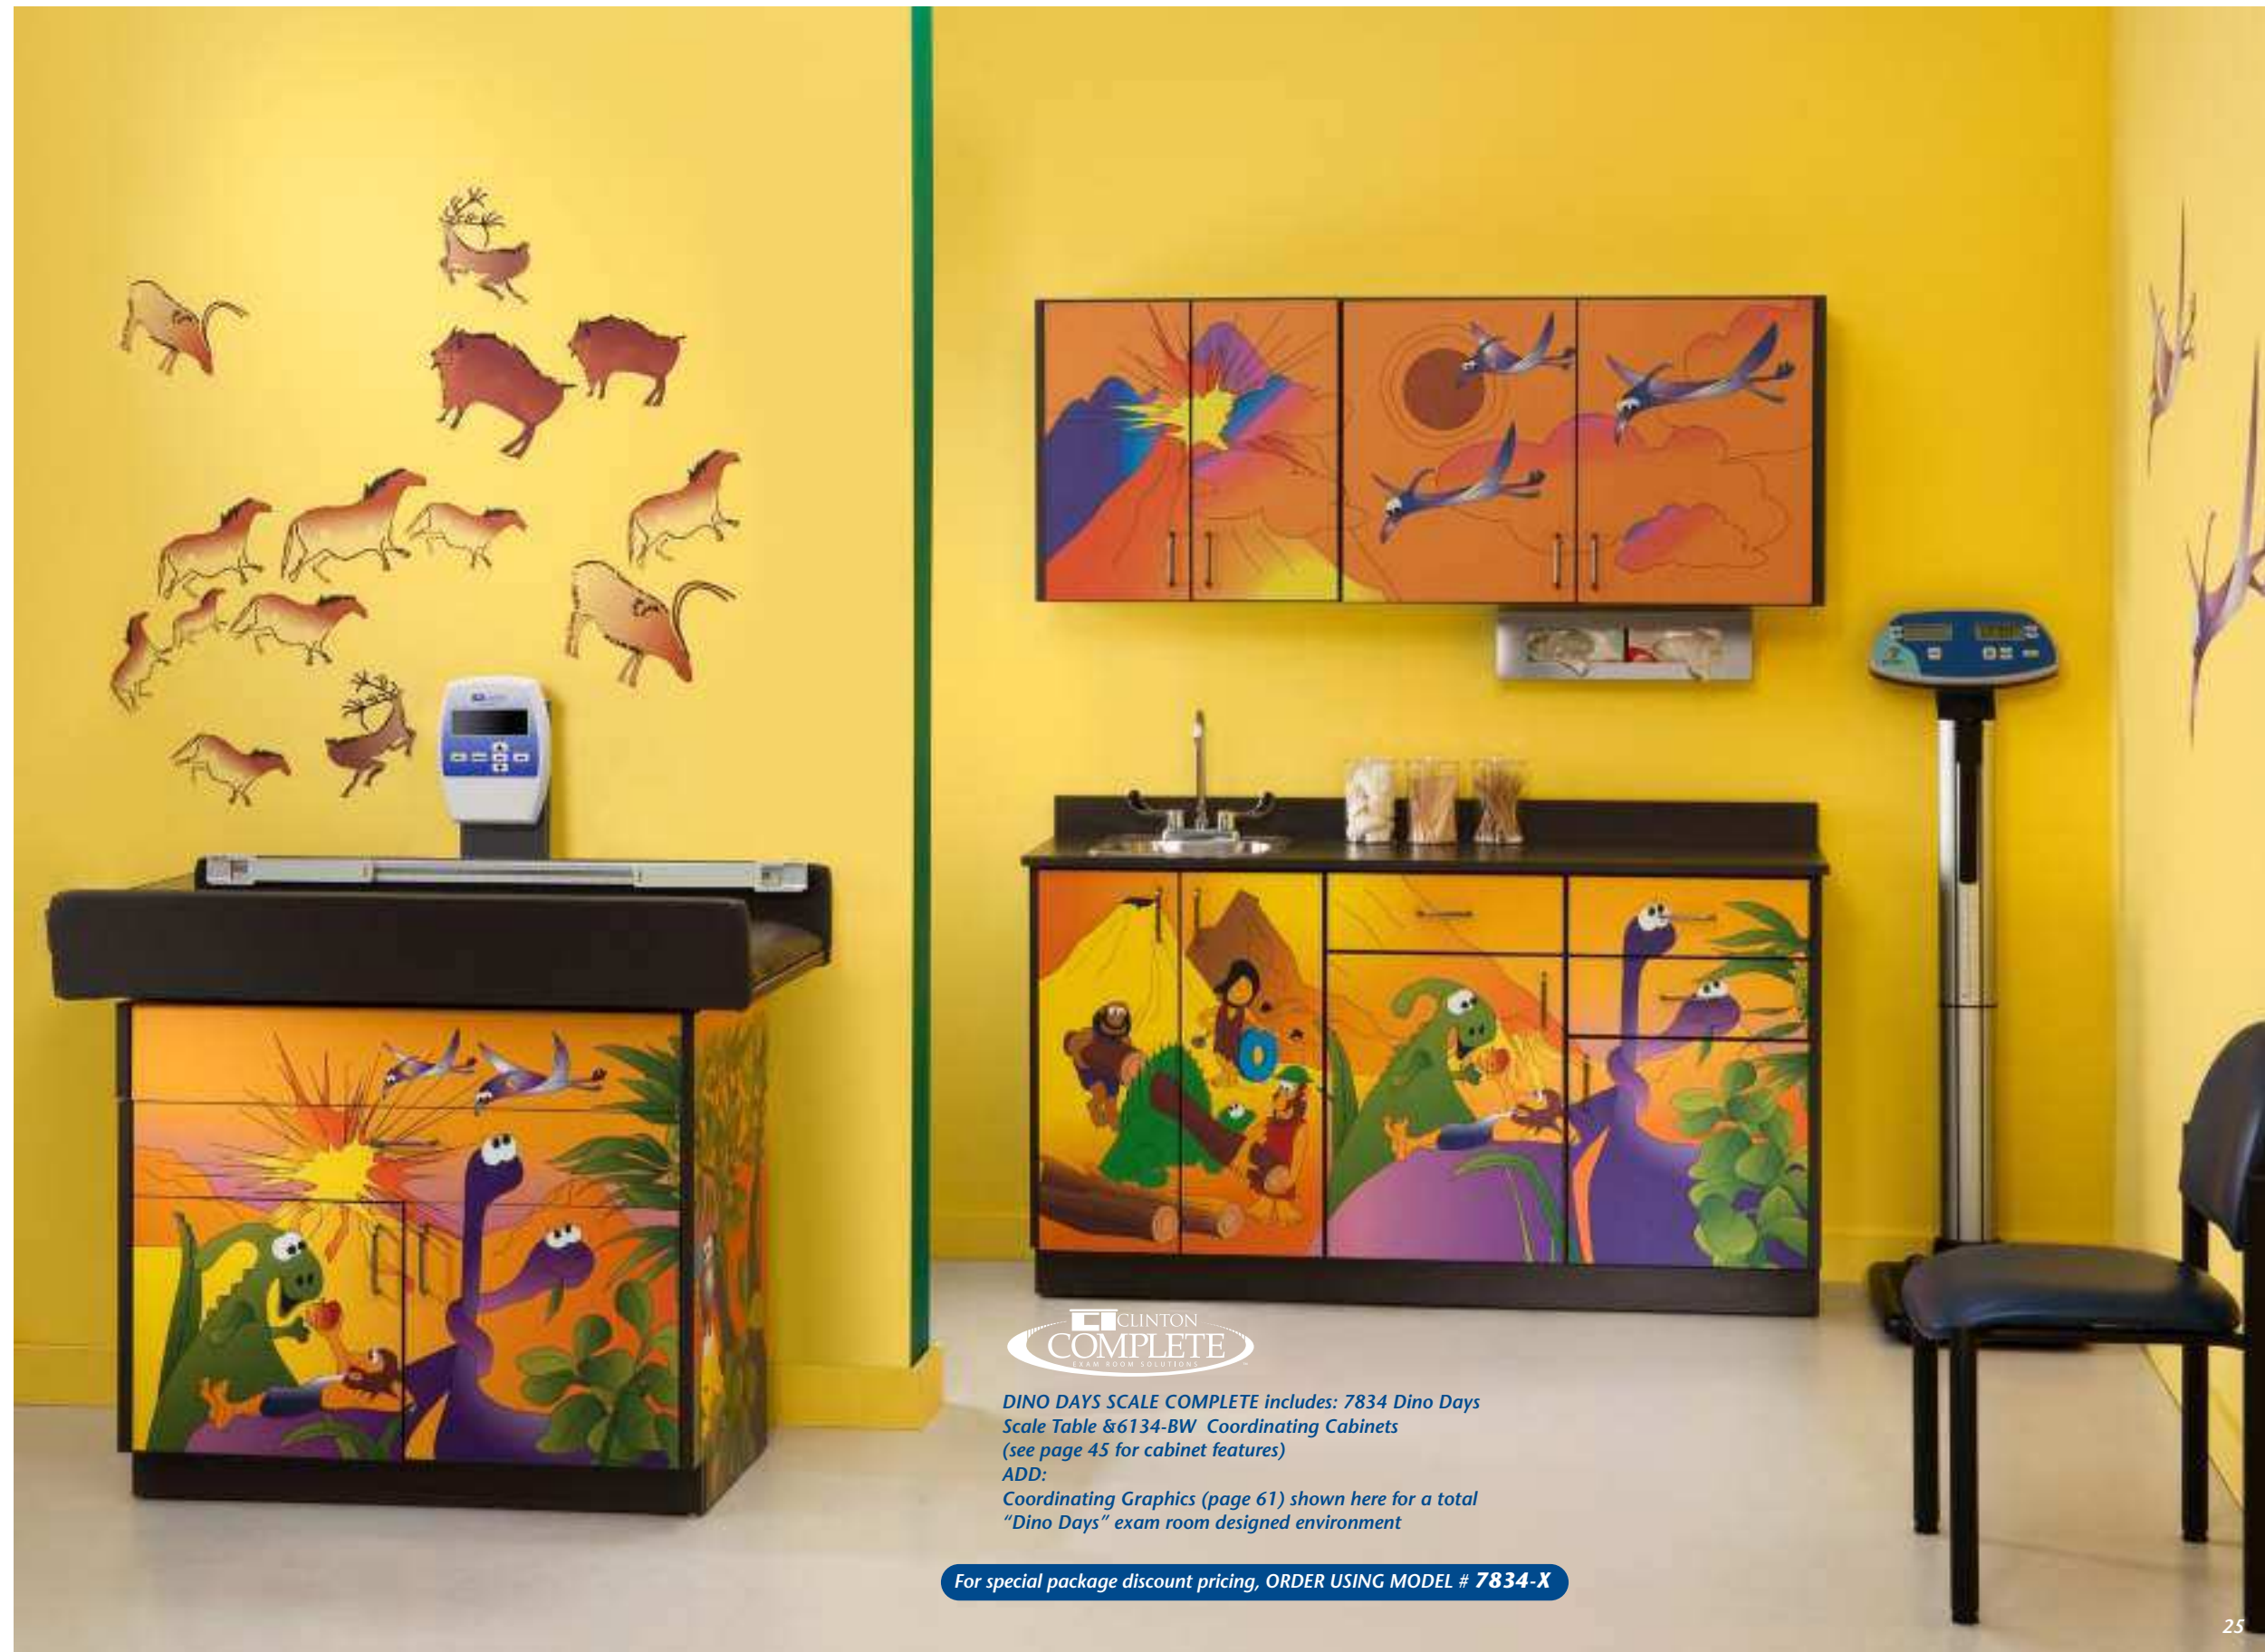

See page 10 for Doran® scale features.

Dino Days Scale Table

- 2-door and 1 drawer storage

7834	length	width	height
	43"	24"	36"
	109.22 cm	60.96 cm	91.44 cm

right side detail

left side detail

DINO DAYS SCALE COMPLETE includes: 7834 Dino Days Scale Table & 6134-BW Coordinating Cabinets (see page 45 for cabinet features)