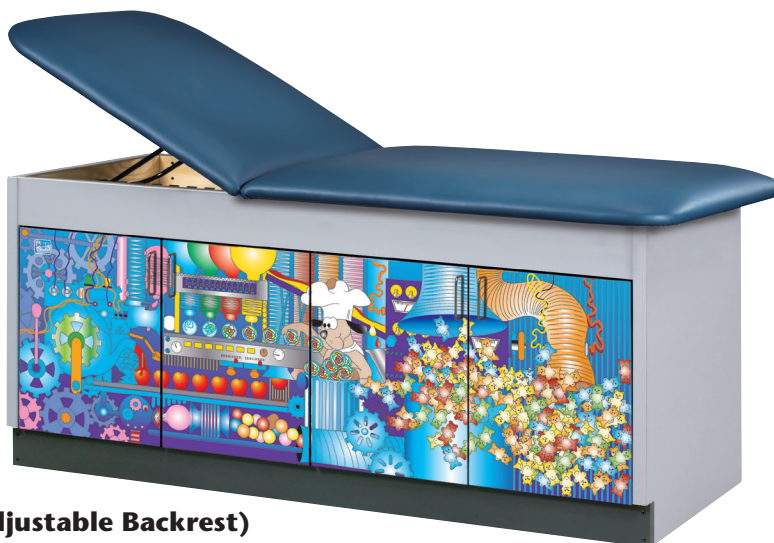

## Discover Series, Sweet Dreams Candy Factory, Treatment Table

### MODEL 7370-71 (Adjustable Backrest)

### MODEL 7370-71-088 (Flat Top)

- No upcharge for adjustable backrest
- Clinton original themes
- Easy to clean laminate surfaces
- All graphics are permanently embedded in the high pressure laminate and will not peel off
- 2" of firm foam padding
- 4 door storage with 2 adjustable shelves
- Scratch and mar resistant surfaces
- Chip resistant PVC edges
- Premium, stain-resistant, woven, knit-backed vinyl upholstery
- Soft-close, Euro style door hinges
- Graphics are on one long side with gray ends and back
- Top features seamless rounded outside corners
- Paper dispenser included
- Available with or without backrest