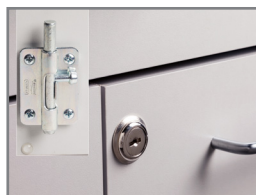

Options

066 Door & Inside Latch Combo