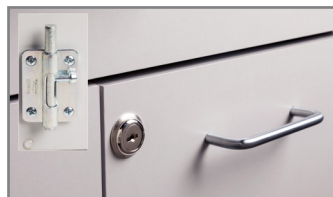

Options

066 Door & Inside Latch Combo