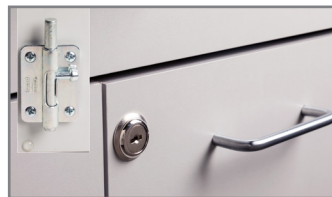

Options

066 Door & Inside Latch Combo