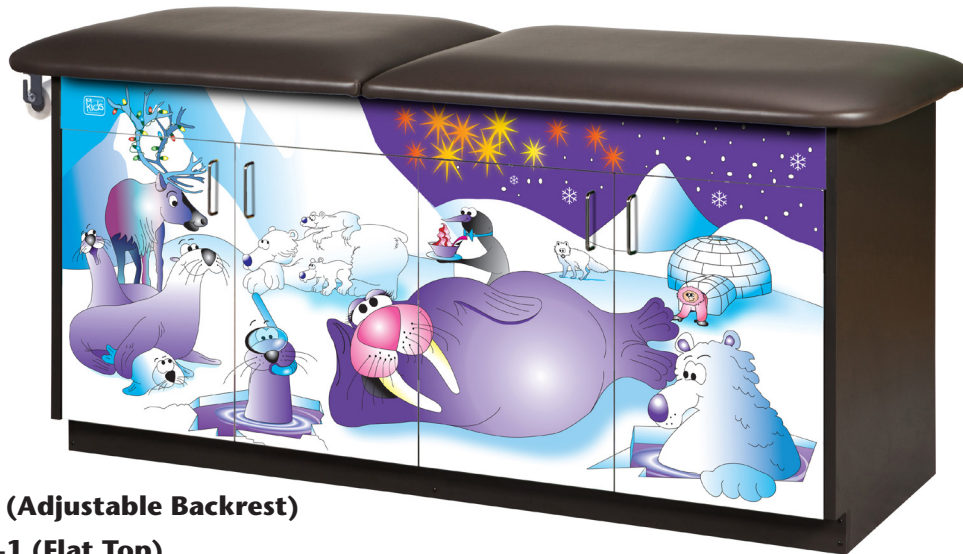

Imagination Series, Cool Pals, Treatment Table

MODEL 7931 (Adjustable Backrest)

MODEL 7931-1 (Flat Top)

- No upcharge for adjustable backrest
- Clinton original themes
- Easy to clean laminate surfaces
- All graphics are permanently embedded in the high pressure laminate and will not peel off
- 2" of firm foam padding
- 4 door storage with 2 adjustable shelves
- Scratch and mar resistant surfaces
- Chip resistant PVC edges
- Premium, Gunmetal, stain-resistant, woven, knit-backed vinyl upholstery
- Soft-close, door hinges
- Graphics are on one long side with slate gray ends and back
- Top features seamless rounded outside corners
- Paper dispenser included
- Available with or without backrest

SPECIFICATIONS (BOTH MODELS)

68"L x 27"W x 33"H

California residents please be advised of the following, pursuant to Proposition 65:

WARNING: This product can expose you to chemicals, including chromium, which is known to the State of California to cause cancer or reproductive toxicity. For more information go to www.P65Warnings.ca.gov.