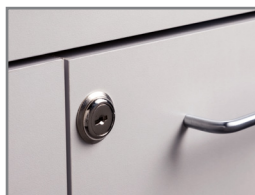

055 Door Locks