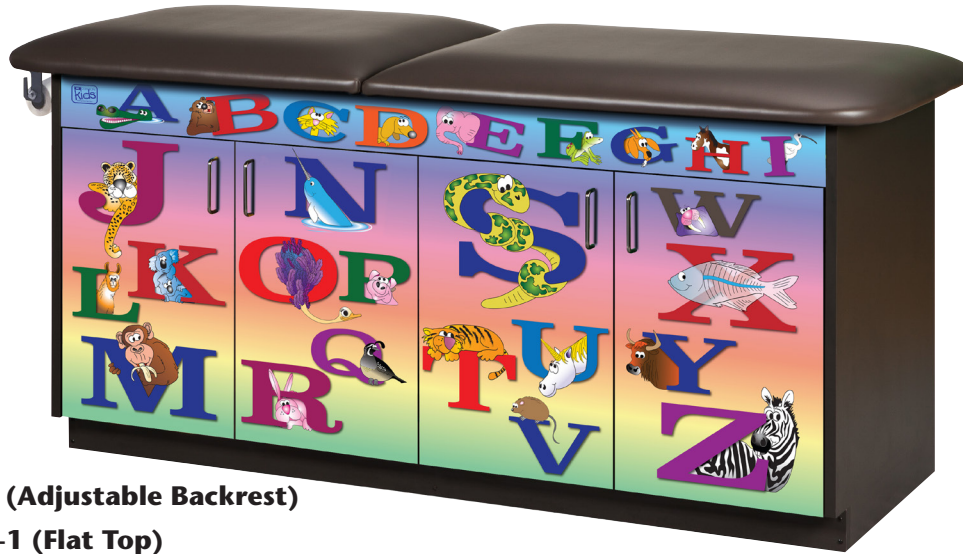

## Imagination Series, Alphabet Animals, Treatment Table

### MODEL 7955 (Adjustable Backrest)

### MODEL 7955-1 (Flat Top)

- No upcharge for adjustable backrest
- Clinton original themes
- Easy to clean laminate surfaces
- All graphics are permanently embedded in the high pressure laminate and will not peel off
- 2" of firm foam padding
- 4 door storage with 2 adjustable shelves
- Scratch and mar resistant surfaces
- Chip resistant PVC edges
- Premium, Gunmetal, stain-resistant, woven, knit-backed vinyl upholstery
- Soft-close, door hinges
- Graphics are on one long side with slate gray ends and back
- Top features seamless rounded outside corners
- Paper dispenser included
- Available with or without backrest
- Fun Facts about the animals pictured included with the table