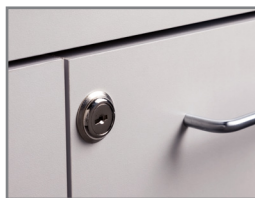

055 Door Locks