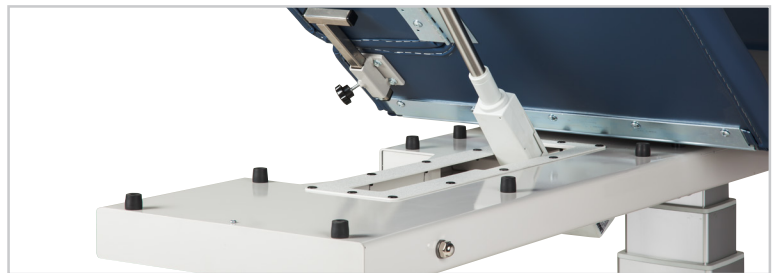

Power, Imaging Table with Three-Section Top and Drop Window

MODEL 80073

- Three-piece top with pneumatic adjustable backrest, manual footrest and window drop
- Footrest is adjustable from either side and raises up to 30° from flat position
- Optional side rails & casters (see options on page 2)
- Trendelenburg/Reverse Trendelenburg plus or minus 15°
- Easy-to-use hand control
- All-welded base and top frame
- Unobstructed base design
- Dual column lift system adds rigidity
- Paper dispenser, cutter and positioning straps included
- Optional side rails & casters available
- 34" wide model available
- Model 80073: 500 lbs load capacity under normal use
- Model 80073-X: 600 lbs load capacity under normal use

80073-X Extra-Wide 34" width model

Upholstery Colors

OPTIONS

Side Rails (pair)

- 3 height positions
- Plunger height adjustment

098

Power Backrest

(Trendelenburg Tables only)

- Smooth, power control raises to 80° and lowers to flat

011

Power Footrest

- Smooth, power control lowers to 30° and raises to flat

090

Locking Casters

- Heavy duty, rubber wheel, easy-roll casters

087