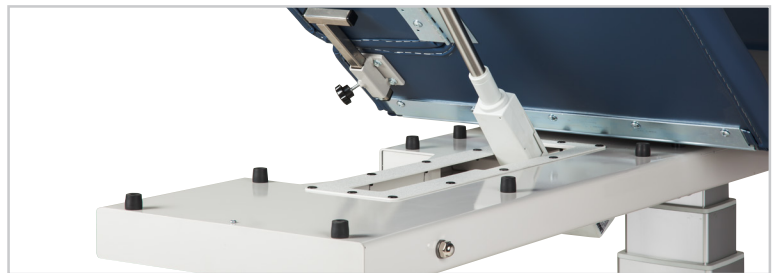

Multi-Use, Imaging Table with Stirrups and Drop Window

MODEL 80079

- Three-section table with pneumatic adjustable backrest, manual footrest, stirrups and window drop
- Footrest is adjustable from either side and raises up to 30° from flat position
- Optional side rails & casters
- Trendelenburg/Reverse Trendelenburg plus or minus 15°
- Easy-to-use hand control
- All-welded base and top frame
- Unobstructed base design
- Dual column lift system adds rigidity
- Paper dispenser, cutter and positioning straps included
- Optional side rails & casters available
- 34" wide model available
- Model 80079: 500 lbs load capacity under normal use
- Model 80079-X: 600 lbs load capacity under normal use

80079-X Extra-Wide 34" width model (86.36 cm)

Upholstery Colors

OPTIONS

Side Rails (pair)

- 3 height positions
- Plunger height adjustment

098

Power Backrest

(Trendelenburg Tables only)

- Smooth, power control raises to 80° and lowers to flat

011

Power Footrest

- Smooth, power control lowers to 30° and raises to flat

090

Locking Casters

- Heavy duty, rubber wheel, easy-roll casters

087