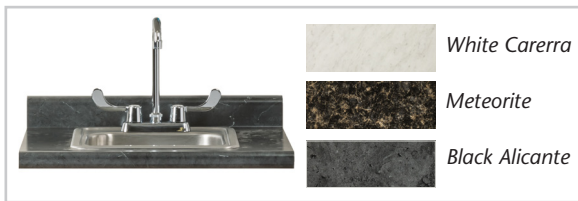

OPTIONS

24P Postform Laminate Countertop with Sink Cutout