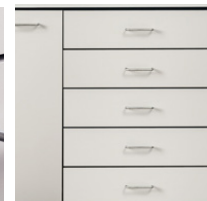

42" Base Cabinet

8042 Base Cabinet

- Base cabinet with 2 drawers and 3 doors with 2 adjustable shelves
- Easy-clean, all laminate surfaces
- Tough, chip resistant edges
- Unit is pre-assembled to save installation time
- Fully adjustable, soft-close hinges
- 3.25" backsplash included with top
- Satin chrome pulls
- Choice of solid color or woodgrain laminates
- Customizable with options

1

SPECIFICATIONS

42" W x 18" D x 35" H

OPTIONS

36P Postform Laminate Countertop with Sink Cutout

022 Sink

055 Door Locks

066 Door Locks & Inside Latch

044 Add a Cabinet Drawer

Finishes

Maple

Dark Cherry

Gray

Slate Gray