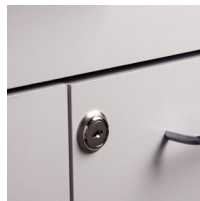

42" Base Cabinet

8042 Base Cabinet

- Base cabinet with 2 drawers and 3 doors with 2 adjustable shelves
- Easy-clean, all laminate surfaces
- Tough, chip resistant edges
- Unit is pre-assembled to save installation time
- Fully adjustable, soft-close hinges
- 3.25" backsplash included with top
- Satin chrome pulls
- Choice of solid color or woodgrain laminates
- Customizable with options

1

SPECIFICATIONS

42" W x 18" D x 35" H

OPTIONS

36P Postform Laminate Countertop with Sink Cutout

022 Sink

055 Door Locks

066 Door Locks & Inside Latch