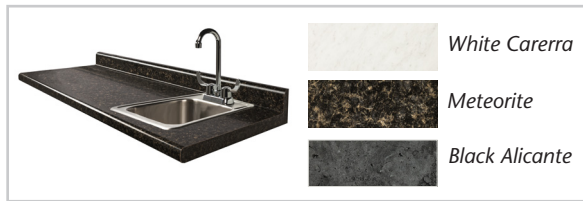

42" Base Cabinet

8042 Base Cabinet

- Base cabinet with 2 drawers and 3 doors with 2 adjustable shelves
- Easy-clean, all laminate surfaces
- Tough, chip resistant edges
- Unit is pre-assembled to save installation time
- Fully adjustable, soft-close hinges
- 3.25" backsplash included with top
- Satin chrome pulls
- Choice of solid color or woodgrain laminates
- Customizable with options

CLASSIC CLINTON
• LAMINATE CASEWORK •

California residents please be advised of the following, pursuant to Proposition 65:

WARNING: This product can expose you to chemicals, including chromium, which is known to the State of California to cause cancer or reproductive toxicity. For more information go to www.P65Warnings.ca.gov.

1

SPECIFICATIONS

42" W x 18" D x 35" H

OPTIONS

36P Postform Laminate Countertop with Sink Cutout

022 Sink

055 Door Locks

066 Door Locks & Inside Latch