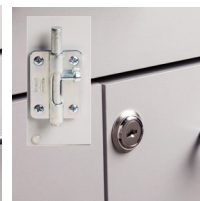

42" Base Cabinet

8042 Base Cabinet

- Base cabinet with 2 drawers and 3 doors with 2 adjustable shelves
- Easy-clean, all laminate surfaces
- Tough, chip resistant edges
- Unit is pre-assembled to save installation time
- Fully adjustable, soft-close hinges
- 3.25" backsplash included with top
- Satin chrome pulls
- Choice of solid color or woodgrain laminates
- Customizable with options

1

SPECIFICATIONS

42" W x 18" D x 35" H

OPTIONS

36P Postform Laminate Countertop with Sink Cutout

022 Sink

055 Door Locks

066 Door Locks & Inside Latch