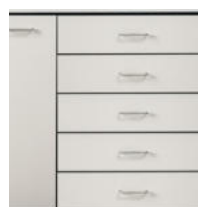

36" Wall & Base Cabinet Combo

823636 Wall and Base Cabinet Combo

Wall Cabinet

- Wall cabinet with 2 doors and 1 adjustable shelf
- Easy-clean, all laminate surface
- Tough, chip resistant edges
- Unit is pre-assembled to save installation time
- Cabinet easily mounts with hook and rail mounting system
- Satin finish pulls
- Choice of solid color or woodgrain laminates
- Fully adjustable, concealed, soft-close hinges

Base Cabinet

- Base cabinet with 2 drawers and 2 doors with 2 adjustable shelves
- Easy-clean, all laminate surfaces
- Tough, chip resistant edges
- Unit is pre-assembled to save installation time
- Fully adjustable, soft-close hinges
- 3.25" backsplash included with top
- Satin finish pulls
- Choice of solid color or woodgrain laminate finishes for cabinet
- Choice of 6 laminate countertop finishes
- Customizable with options

1

WALL CABINET SPECIFICATIONS

36" W x 12" D x 24" H

BASE CABINET SPECIFICATIONS

36" W x 18" D x 35" H

Options

022 Sink

055 Door Locks

066 Door Locks & Inside Latch

044 Add a Cabinet Drawer

0076 Wall Mount Desk with 1 Leg & 1 Drawer.

Cabinet and Countertop colors

CLASSIC CLINTON
•LAMINATE CASEWORK•

Laminate Cabinet Colors

Dark Cherry

Maple