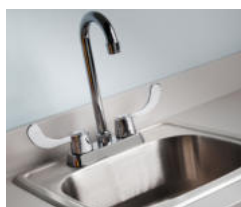

Options

022 Sink