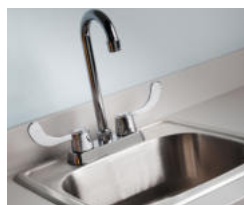

Options

022 Sink