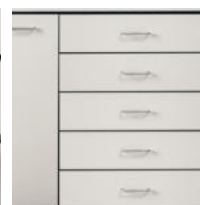

Base Cabinet

- Base cabinet with 2 drawers and 3 doors with 2 adjustable shelves
- Easy-clean, all laminate surfaces
- Tough, chip resistant edges
- Unit is pre-assembled to save installation time
- Fully adjustable, soft-close hinges
- 3.25" backsplash included with top
- Satin finish pulls
- Choice of solid color or woodgrain laminate finishes for cabinet
- Choice of 6 laminate countertop finishes
- Customizable with options

1

WALL CABINET SPECIFICATIONS

42" W x 12" D x 24" H

BASE CABINET SPECIFICATIONS

42" W x 18" D x 35" H

Options

022 Sink

055 Door Locks

066 Door Locks & Inside Latch

044 Add a Cabinet Drawer

076 Wall Mount Desk with 1 Leg & 1 Drawer.

Cabinet and Countertop colors

CLASSIC CLINTON •LAMINATE CASEWORK•

Laminate Cabinet Colors

Dark Cherry

Maple