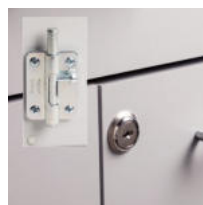

Base Cabinet

- Base cabinet with 2 drawers and 3 doors with 2 adjustable shelves
- Easy-clean, all laminate surfaces
- Tough, chip resistant edges
- Unit is pre-assembled to save installation time
- Fully adjustable, soft-close hinges
- 3.25" backsplash included with top
- Satin finish pulls
- Choice of solid color or woodgrain laminate finishes for cabinet
- Choice of 6 laminate countertop finishes
- Customizable with options

1

WALL CABINET SPECIFICATIONS

42" W x 12" D x 24" H

BASE CABINET SPECIFICATIONS

42" W x 18" D x 35" H

Options

022 Sink

055 Door Locks

066 Door Locks & Inside Latch

044 Add a Cabinet Drawer

076 Wall Mount Desk with 1 Leg & 1 Drawer.

Cabinet and Countertop colors

CLASSIC CLINTON •LAMINATE CASEWORK•

Laminate Cabinet Colors

Dark Cherry

Maple