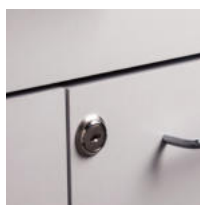

055 Door Locks