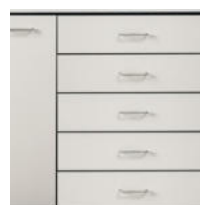

#### BASE CABINET SPECIFICATIONS

48" W x 18" D x 35" H

### Options

022 Sink

055 Door Locks

066 Door Locks & Inside Latch

044 Add a Cabinet Drawer

0076 Wall Mount Desk with 1 Leg & 1 Drawer.