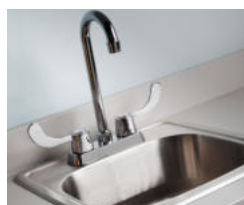

Options

022 Sink