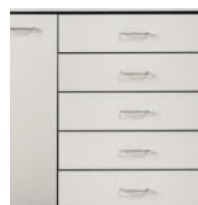

#### BASE CABINET SPECIFICATIONS

72" W x 18" D x 35" H

### Options

022 Sink

055 Door Locks

066 Door Locks & Inside Latch

044 Add a Cabinet Drawer

0076 Wall Mount Desk with 1 Leg & 1 Drawer.