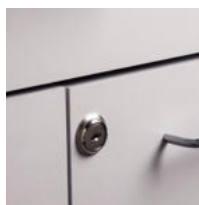

055 Door Locks