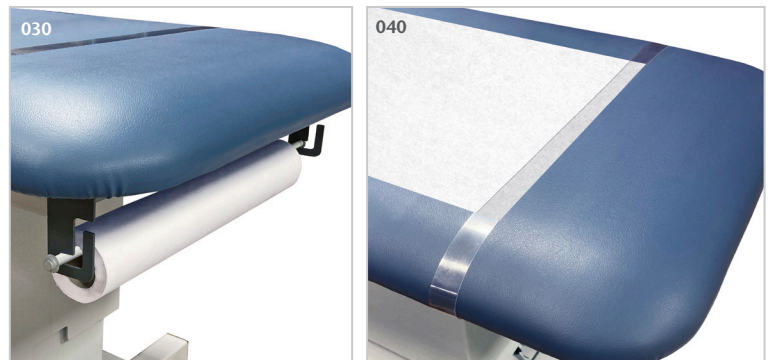

Paper Dispenser/Cutter Combo

- Paper dispenser and paper holder ordered as one option

034