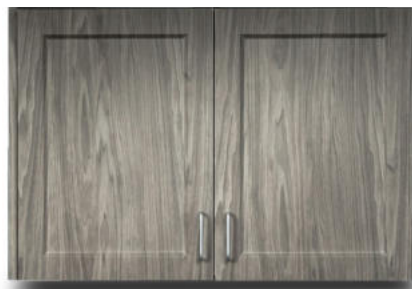

36" Wall & Base Cabinet Combo

863636 Wall and Base Cabinet Combo

Wall Cabinet

- Wall cabinet with 2 doors and 1 adjustable shelf
- Easy-clean, thermofoil surfaces
- No front facing seams
- Unit is pre-assembled to save installation time
- Cabinet easily mounts with hook and rail mounting system
- Satin finish pulls
- Choice of 3 Fashion Finishes for cabinet
- Fully adjustable, concealed, soft-close hinges

Base Cabinet

- Base cabinet with 2 drawers and 2 doors with 2 adjustable shelves
- Easy-clean, thermofoil surfaces
- No front facing seams
- Unit is pre-assembled to save installation time
- Fully adjustable, soft-close hinges
- 3.25" backsplash included with top
- Satin finish pulls
- Choice of 3 Fashion Finishes for cabinet
- Choice of 6 laminate countertop finishes
- Customizable with options