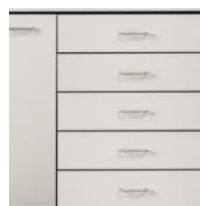

36" Wall & Base Cabinet Combo

863636 Wall and Base Cabinet Combo

Wall Cabinet

- Wall cabinet with 2 doors and 1 adjustable shelf
- Easy-clean, thermofoil surfaces
- No front facing seams
- Unit is pre-assembled to save installation time
- Cabinet easily mounts with hook and rail mounting system
- Satin finish pulls
- Choice of 3 Fashion Finishes for cabinet
- Fully adjustable, concealed, soft-close hinges

Base Cabinet

- Base cabinet with 2 drawers and 2 doors with 2 adjustable shelves
- Easy-clean, thermofoil surfaces
- No front facing seams
- Unit is pre-assembled to save installation time
- Fully adjustable, soft-close hinges
- 3.25" backsplash included with top
- Satin finish pulls
- Choice of 3 Fashion Finishes for cabinet
- Choice of 6 laminate countertop finishes
- Customizable with options

WALL CABINET SPECIFICATIONS

36" W x 12" D x 24" H

BASE CABINET SPECIFICATIONS

36" W x 18" D x 35" H

Options

022 Sink

055 Door Locks

066 Door Lock & Inside Latch Combo