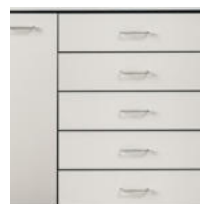

### 864242 Wall and Base Cabinet Combo

#### Base Cabinet

- Base cabinet with 2 drawers and 3 doors with 2 adjustable shelves
- Easy-clean, thermofoil surfaces
- No front facing seams
- Unit is pre-assembled to save installation time
- Fully adjustable, soft-close hinges
- 3.25" backsplash included with top
- Satin finish pulls
- Choice of 3 Fashion Finishes for cabinet
- Choice of 6 laminate countertop finishes
- Customizable with options

#### BASE CABINET SPECIFICATIONS

42" W x 18" D x 35" H

### Options

022 Sink

055 Door Locks

066 Door Lock & Inside Latch Combo

044 Add a Cabinet Drawer

076-FP Desk

**Cabinet and Countertop colors**

**Fashion Finishes**