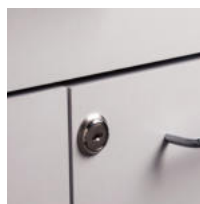

055 Door Locks