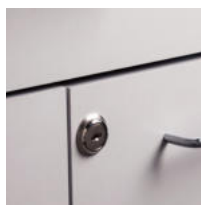

055 Door Locks