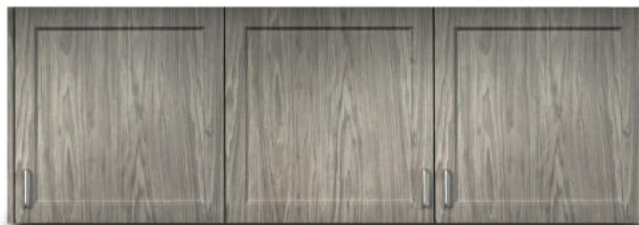

72" Wall & Base Cabinet Combo

867272 Wall and Base Cabinet Combo

Wall Cabinet

- Wall cabinet with 3 doors and 2 adjustable shelves
- Easy-clean, thermofoil surfaces
- No front facing seams
- Shipped in 2 pre-assembled units for easy installation
- Easily mounts with hook and wall rail mounting system
- Choice of 3 Fashion Finishes for cabinet
- Fully adjustable, concealed, soft-close hinges
- Satin finish pulls

Base Cabinet

- Base cabinet with 3 drawers and 6 doors with 3 adjustable shelves
- Easy-clean, thermofoil surfaces
- No front facing seams
- Unit is pre-assembled to save installation time
- Fully adjustable, soft-close hinges
- 3.25" backsplash included with top
- Satin chrome pulls
- Choice of 3 Fashion Finishes for cabinet
- Choice of 6 laminate countertop finishes
- Customize with options