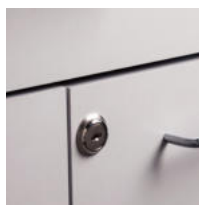

72" Wall & Base Cabinet Combo

867272 Wall and Base Cabinet Combo

Wall Cabinet

- Wall cabinet with 3 doors and 2 adjustable shelves
- Easy-clean, thermofoil surfaces
- No front facing seams
- Shipped in 2 pre-assembled units for easy installation
- Easily mounts with hook and wall rail mounting system
- Choice of 3 Fashion Finishes for cabinet
- Fully adjustable, concealed, soft-close hinges
- Satin finish pulls

Base Cabinet

- Base cabinet with 3 drawers and 6 doors with 3 adjustable shelves
- Easy-clean, thermofoil surfaces
- No front facing seams
- Unit is pre-assembled to save installation time
- Fully adjustable, soft-close hinges
- 3.25" backsplash included with top
- Satin chrome pulls
- Choice of 3 Fashion Finishes for cabinet
- Choice of 6 laminate countertop finishes
- Customize with options

WALL CABINET SPECIFICATIONS

72" W x 12" D x 24" H

BASE CABINET SPECIFICATIONS

72" W x 18" D x 35" H

Options

022 Sink

055 Door Locks

066 Door Lock & Inside Latch Combo