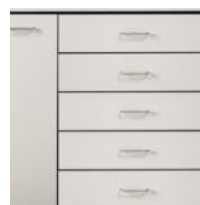

72" Wall & Base Cabinet Combo

867272 Wall and Base Cabinet Combo

Wall Cabinet

- Wall cabinet with 3 doors and 2 adjustable shelves
- Easy-clean, thermofoil surfaces
- No front facing seams
- Shipped in 2 pre-assembled units for easy installation
- Easily mounts with hook and wall rail mounting system
- Choice of 3 Fashion Finishes for cabinet
- Fully adjustable, concealed, soft-close hinges
- Satin finish pulls

Base Cabinet

- Base cabinet with 3 drawers and 6 doors with 3 adjustable shelves
- Easy-clean, thermofoil surfaces
- No front facing seams
- Unit is pre-assembled to save installation time
- Fully adjustable, soft-close hinges
- 3.25" backsplash included with top
- Satin chrome pulls
- Choice of 3 Fashion Finishes for cabinet
- Choice of 6 laminate countertop finishes
- Customize with options

WALL CABINET SPECIFICATIONS

72" W x 12" D x 24" H

BASE CABINET SPECIFICATIONS

72" W x 18" D x 35" H

Options

022 Sink

055 Door Locks

066 Door Lock & Inside Latch Combo