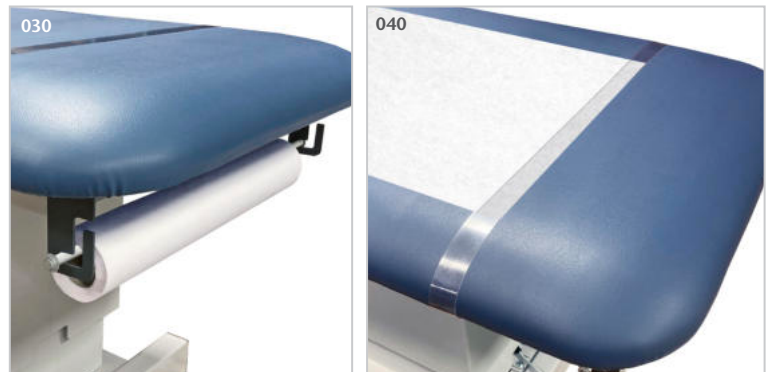

Paper Dispenser/Cutter Combo

- Paper dispenser and paper holder ordered as one option

034