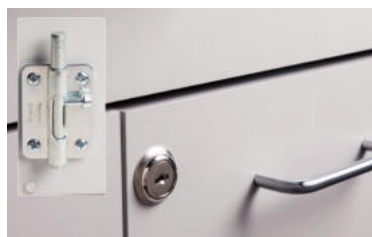

18" Treatment Cabinet with 5 Drawers

CLASSIC CLINTON
• LAMINATE CASEWORK •

MODEL 8815

- Cabinet with 5 drawers
- Easy-clean, all-laminate surfaces
- Recessed toe-kick
- 3.25" backsplash on top
- Smooth glide, drawers with one-piece, metal sides and a load capacity of 75 lbs.
- Tough chip resistant edges
- Satin chrome pulls
- Choice of solid color or woodgrain laminates
- Optional locks are available

8815 SPECIFICATIONS

18" W x 18" D x 35" H

California residents please be advised of the following, pursuant to Proposition 65:

! **WARNING:** This product can expose you to chemicals, including chromium, which is known to the State of California to cause cancer or reproductive toxicity. For more information go to www.P65Warnings.ca.gov.

Options

055 Drawer Locks

066 Door and Inside Latch Combo

Laminate

Maple

Dark Cherry

Gray

Slate Gray