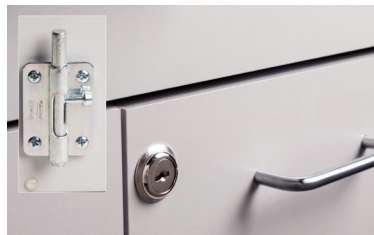

066 Door and Inside Latch Combo

Finishes