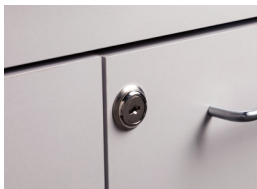

Treatment Cabinet with 2 Doors and 2 Drawers

CLASSIC CLINTON
• LAMINATE CASEWORK •

MODEL 8822

- Fully adjustable, soft-close, door hinges
- Smooth glide, drawers with one-piece, metal sides and a load capacity of 75 lbs.
- Tough chip resistant edges
- Satin chrome pulls
- Choice of solid color or woodgrain laminates
- Optional locks are available

8822 SPECIFICATIONS

24 W x 18.25 D x 35" H

California residents please be advised of the following, pursuant to Proposition 65:

! **WARNING:** This product can expose you to chemicals, including chromium, which is known to the State of California to cause cancer or reproductive toxicity. For more information go to www.P65Warnings.ca.gov.

Options

055 Door & Drawer Locks

066 Door and Inside Latch Combo

076 Wall Mount Desk with 1 Leg & 1 Drawer

079C Computer Station, Wall Mounted Desk with One Leg

Laminate

Maple

Dark Cherry