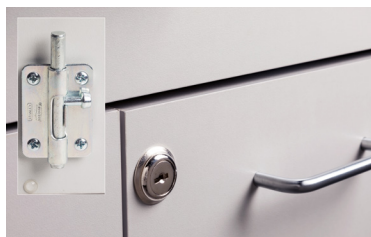

Fashion Finish Mobile Treatment Cabinet with 2 Doors and 1 Drawer

fashionfinish
CASEWORK BY CLINTON

MODEL 8921-AF

- Mobile cabinet with 2 doors, 1 drawer and 1 adjustable shelf
- Easy-clean, all-laminate interior
- Tough Thermofoil exterior with no front-facing seams
- One-piece, vacuum-formed, gray haircell texture top rimmed on all sides
- Fully adjustable, soft-close, door hinges
- Smooth glide, with one-piece metal sides and a load capacity of 75 lbs.
- Tough, plastic bumpers on each side of the base
- Cabinet is mounted on four, 3" swivel casters (two locking)
- Optional locks are available

8921-AF SPECIFICATIONS

24.875 W x 18.375 D x 35.25" H

California residents please be advised of the following, pursuant to Proposition 65:

7
 **WARNING:** This product can expose you to chemicals including 1, 3-Butadiene which is known to the State of California to cause cancer and reproductive harm. For more information go to: www.P65Warning.ca.gov.

Options

055 Door & Drawer Locks

066 Door and Inside Latch Combo

Finishes

Chestnut Hill

Twilight

Arctic White

Metropolis Gray