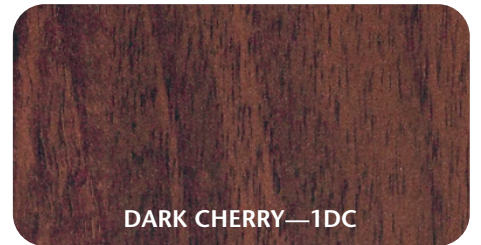

## PANEL LEG SERIES COLOR SELECTOR

**LAMINATE**—*Corresponding color code must accompany color selection when placing an order.*

**STANDARD VINYL UPHOLSTERY**—*Corresponding color code must accompany color selection when placing an order.*

*NOTE: Due to the variations in computer monitors, tablets, smartphones, other electronic displays and printers, actual colors may vary. Actual samples are available in most cases.*