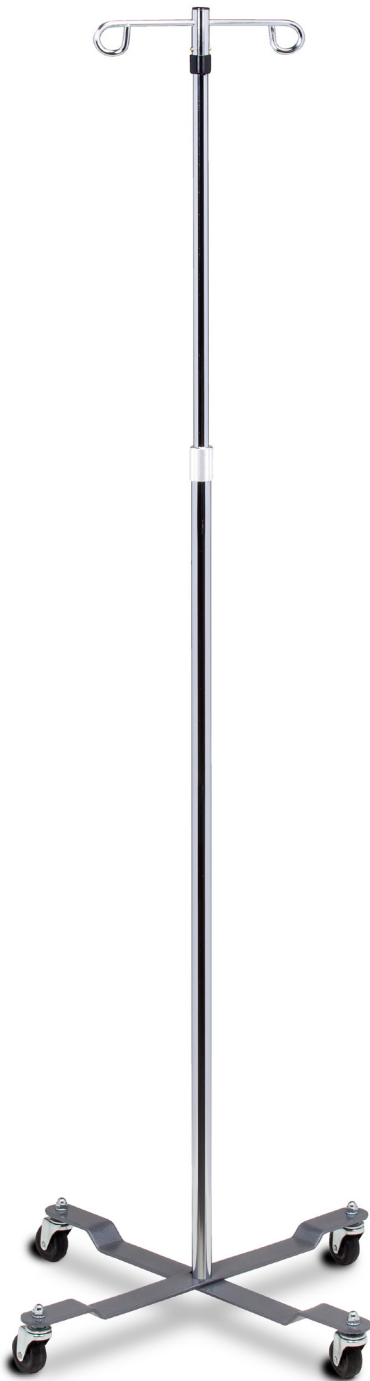

## Economy 4-Leg, 2-Hook IV Pole

### MODEL: IV-40

- 2-hook top
- Chrome plated steel pole/twist-lock adjustment
- Epoxy coated, 4-leg base
- Detachable ram's horn hooks
- 4, easy-roll, ball bearing casters
- 30 lbs. load capacity under normal use

*Shipping Weight: 17 lbs.*

#### SPECIFICATIONS

Base Diameter—22"

Height Range: 46"—83"