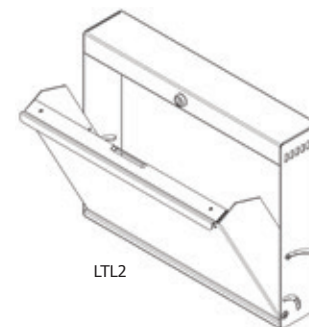

Example - A CPU-1 with random keys, left hand door and fan would be ordered as CPU-1-D-L-F

LapTop Locker™

Item #	W	D	H	Est. Lbs.	List Price
LTL1	16"	3-1/2"	13-13/16"	16	175.00

Standard LapTop Lockers (LTL1) are standard keyed alike.

To have them keyed differently, add the suffix "D". **Add \$20.00 to the list price for this option.**

Interior Dims: 15"W x 3"D x 11"H

LTL1

LTL2

LapTop Locker 2™

Item#	Description	H	W	D	Est. Lbs.	List Price
LTL-2K	Key Lock	14-1/2"	18"	3-1/2"	16	208.00
LTL-2H	Hasp Lock	14-1/2"	18"	3-1/2"	16	208.00
LTL-2C	Electronic Lock	14-1/2"	18"	3-1/2"	16	406.00

Padlock not included with LTL-2H

Interior Dims: 17"W x 3"D x 12"H

LapTop Tower™

Item #	W	D	H	Est. Lbs.	List Price
LTV-1	24"	19-1/4"	73-1/2"	225	1,542.00

Units comes standard with key lock and 3 point locking system.

Add suffix "L" for Left-Hand Hinged unit. EXAMPLE: LTV-1L.

Add suffix "R" for Right-Hand Hinged unit. EXAMPLE: LTV-1R.

Unit sold with dividers for (35) compartments (17"D x 13-1/2"H x 3-3/4"W).

Dividers Adjustable on 3/4" centers.