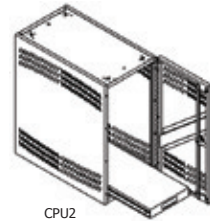

Lockers

CPU Locker™

Item#	Description	W	D	H	Interior Dimensions			Est. Lbs.	List Price
					W	D	H		
CPU1	Small CPU Locker (hanging)	8"	16"	18"	5"	14"	13-1/2"	25	296.00
CPU2	Large CPU Locker (hanging)	12"	22"	24"	9"	20"	19-1/2"	35	340.00
CPU2-M	Large CPU Locker (mobile)	12"	22"	27-5/8"	9"	20"	19-1/2"	45	406.00
CPU2.5	Large CPU Locker (hanging)	12"	32"	24"	9"	30"	19-1/2"	65	433.00
CPU3	Server Storage Locker	13-1/2"	29-1/2"	28-1/2"	10-1/2"	27-1/2"	25"	65	428.00
CPU3.5	Server Storage Locker	18"	34"	29-1/4"	15"	32"	25"	75	605.00
CPU4	Server Storage Locker	24"	29-1/2"	28-1/2"	21"	27-1/2"	25"	85	605.00

3 point lock (keyed alike), fan cut out and improved ventilation pattern standard on all CPU Lockers.

Optional second door lock on all models - keyed differently, requires both keys to open.

Standard CPU Lockers are equipped with a Right-Hand Hinge.

Reinforced door standard on CPU2, CPU2-M, CPU3, CPU3.5, & CPU4 models.

Reinforced top available on CPU3, CPU3.5, & CPU4 models.

CPU3, CPU3.5 & CPU4 models are floor mount only.

CPU1

CPU2

CPU3

CPU2-M

CPU4