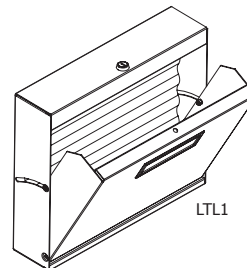

Example - A CPU-1 with random keys, left hand door and fan would be ordered as CPU-1-D-L-F

LapTop Locker™

Item #	W	D	H	Est. Lbs.	List Price
LTL1	16"	3-1/2"	13-13/16"	16	175.00

Standard LapTop Lockers (LTL1) are standard keyed alike.

To have them keyed differently, add the suffix "D". **Add \$20.00 to the list price for this option.**

Interior Dims: 15"W x 3"D x 11"H

LTL1

LTL2

LapTop Locker 2™

Item#	Description	H	W	D	Est. Lbs.	List Price
LTL-2K	Key Lock	14-1/2"	18"	3-1/2"	16	208.00
LTL-2H	Hasp Lock	14-1/2"	18"	3-1/2"	16	208.00
LTL-2C	Electronic Lock	14-1/2"	18"	3-1/2"	16	406.00

Padlock not included with LTL-2H

Interior Dims: 17"W x 3"D x 12"H

LapTop Tower™

Item #	W	D	H	Est. Lbs.	List Price
LTV-1	24"	19-1/4"	73-1/2"	225	1,542.00

Units comes standard with key lock and 3 point locking system.

Add suffix "L" for Left-Hand Hinged unit. EXAMPLE: LTV-1L.

Add suffix "R" for Right-Hand Hinged unit. EXAMPLE: LTV-1R.

Unit sold with dividers for (35) compartments (17"D x 13-1/2"H x 3-3/4"W).

Dividers Adjustable on 3/4" centers.