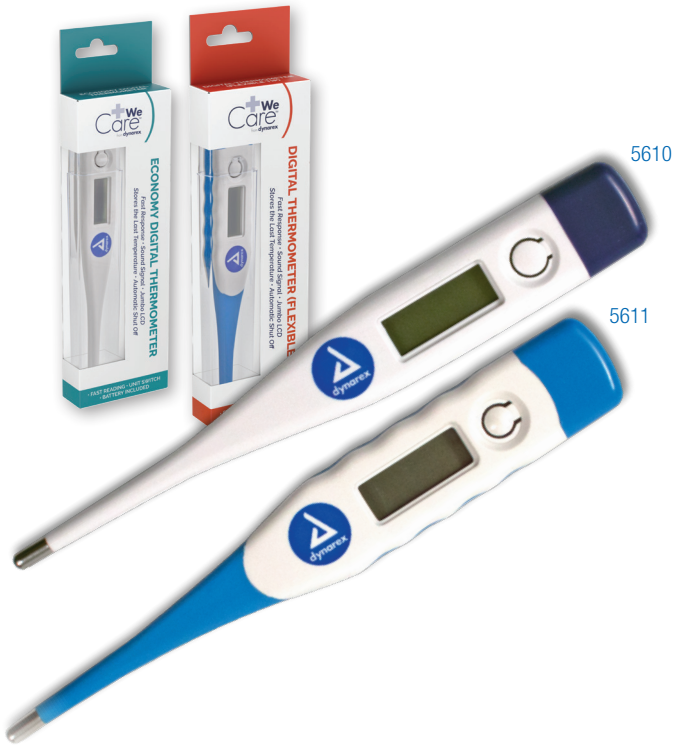

WE CARE LIKE FAMILY™

DIGITAL THERMOMETERS

- Accurately measures temperature by mouth or under the arm
- Temperature measured in either Fahrenheit or Celsius
- Audible alert when reading is complete
- Automatic shut off function conserves battery life

- Protects patients from contamination

Reorder No.	Description	Qty./Bx	Bx./Cs
5610	Digital Thermometer, Standard Tip	1	12
5611	Digital Thermometer, Flexible Tip	1	12

Reorder No.	Description	Qty./Bx	Bx./Cs
5614	Thermometer Sheaths	100	50