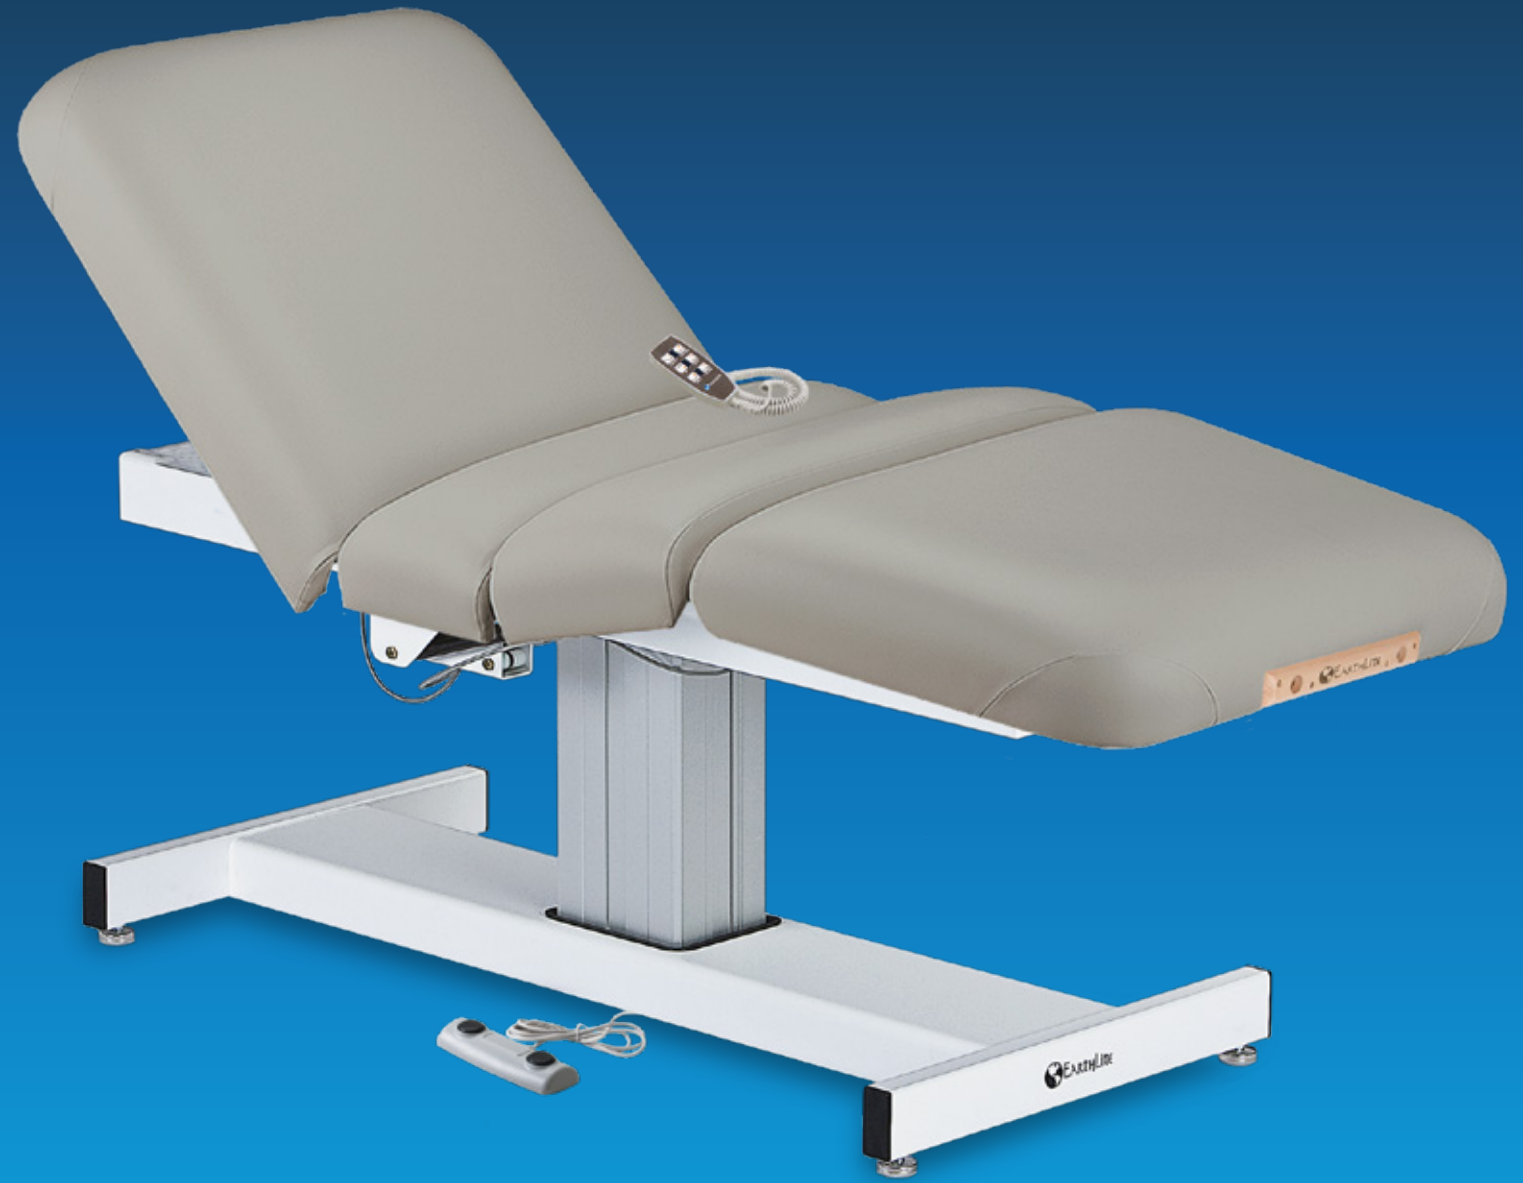

EarthLite[®]
WORLD'S #1 BRAND IN MASSAGE™

EVEREST™ PEDESTAL LIFT

HEALING HUMANITY THROUGH TOUCH™

EVEREST™ PEDESTAL LIFT

Single Pedestal Electric Lift Tables

The Everest™ offers resort spa treatment functionality and comfort in a minimalist package. An ideal choice for day spas, medi-spas and resorts, the sleek single pedestal Everest maximizes leg and knee room giving therapists much needed client access while maintaining exceptional strength and stability. The reliable electric lift actuator provides smooth height adjustments with an easy to use foot pedal.

Salon

Flat

Tilt

Features:

- Heavy Duty Steel Frame
- Single Pedestal
- Reliable Motor
- Rounded Salon Corners
- Luxuriously upholstered top with rounded Salon Corners
- Pro-Plush™ Deluxe 3-Layer 3" Cushioning System
- Natursoft™ Upholstery – 100% PU
- Hands Free Foot Control
- Made in the USA with components sourced globally

Options:

- Flat top, Tilt top (Manual or Pneumatic Electric) or Salon top (Electric only)
- Ultraleather® upholstery (call to order)
- Deluxe Hanging Armrest (installed on non-tilt end only)

Specifications

- Width Options: 28", 30", 32" (71 cm, 76 cm, 81 cm)
- Length: 73" (185 cm)
- Height Range: 25"-37" (63.5 cm - 94 cm)
- Weight: 215 lbs (98 kg)
- Recommended Lift Capacity: 600 lbs (272 kg)
- Lifetime Limited Warranty
- ETL option available (call for details)
- Allow 2-4 weeks for delivery
- CE