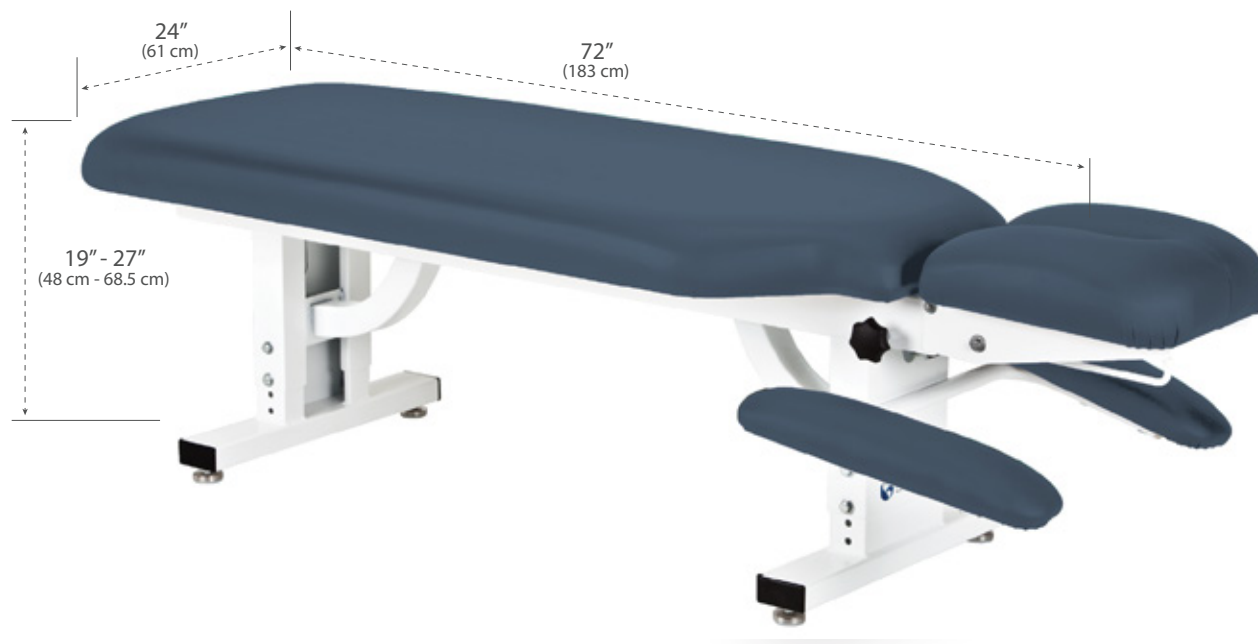

# APEX™ STATIONARY TABLE

If you must own the very best, our Apex Stationary Bench is for you. It is the ultimate adjusting bench with tilting headpiece. Our Apex features 3 inches of specialized foam, selected specifically for patient comfort and doctor functionality. You'll appreciate the Apex heavy-duty metal construction and superior foam system with extra cushioning on the headpiece. Its modern design and seamless upholstery makes our Apex a true "Doctor's Choice".

## Dimensions

- Length: 72" (183 cm)
- Width: 24" (61 cm)
- Height: 19" to 28" (48 cm - 71 cm)
- Weight: 101 pounds (46 kg)
- Warranty: Lifetime on frame, 3 years on vinyl covering, 3 years on foam

## Features

- Modern design
- Seamless upholstery
- 3 inch high-density foam
- Paper roll holder and cutter attachment
- Stationary armrest
- Powder coated white steel frame

## Nature's Touch Upholstery Options

Tilting headpiece with 4" of cushioning.

Manually adjustable height.

Powder coated steel frame.