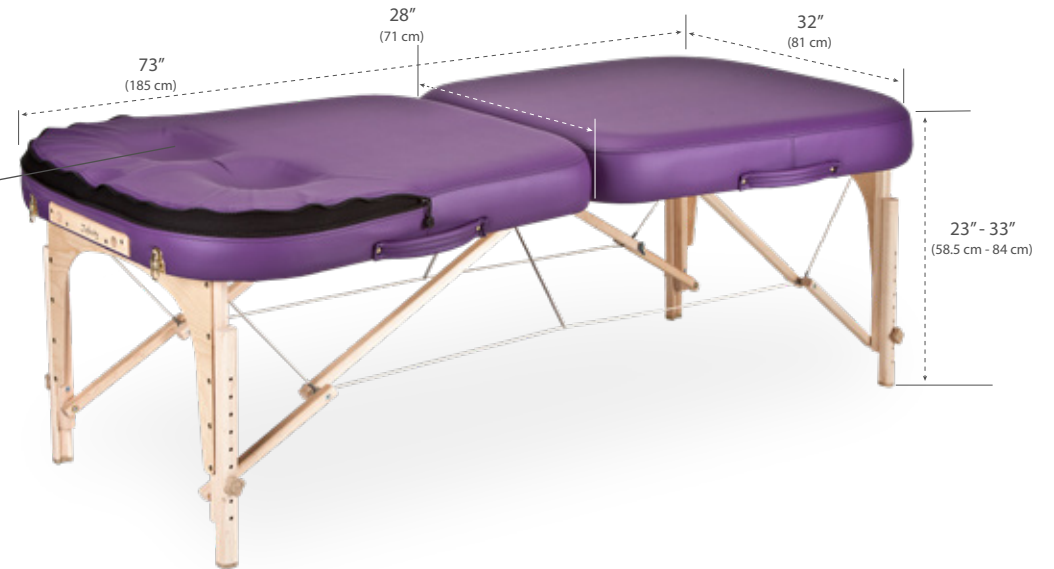

Infinity Conforma™ with Breast Recess Insets