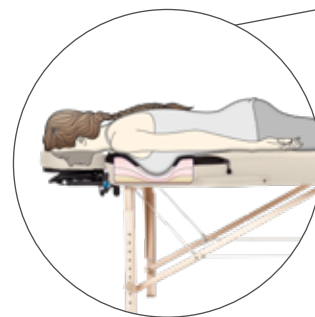

Infinity Conforma™ with Breast Recess Insets