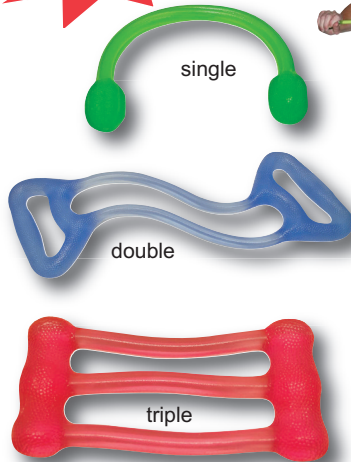

hand exercisers

exercise

CanDo® Jelly™ expander

- red light
- green medium
- blue heavy
- red grn blu 3-piece set

- gel-type stretch exerciser is available in 3 configurations with 3 color-coded resistances for each configuration
- great for upper and lower body exercises

CanDo® memory foam ball exerciser

- memory foam balls are perfect for early stages of hand therapy
- color-coded balls available in 3 resistance levels

		dia.	each		dozen	
yellow	x-easy	2.5"	10-0776	3.00	10-0776-12	32.50
red	easy	3.0"	10-0777	3.50	10-0777-12	37.50
green	medium	3.5"	10-0778	4.00	10-0778-12	45.00
yel red grn	3 ball set		10-0779	10.00	10-0779-12	117.50

CanDo® Cushy Air® ball

- soft, foam-like material inflates to desired firmness
- light and easy to grasp
- 7-10" diameter in yellow, red, green, blue and black
- 13-17" diameter in yellow only

	in	cm	color	
30-1740*	7-10	25	yel red grn blu blk	5.00
30-1741	13-17	45	yellow	12.50

* specify color when ordering: yellow (Y), red (R), green (G), blue (B), black (BLK)

NEW

bead ball

- small beads inside a flexible outer covering are easily manipulated for a unique hand exercise experience
 - 2½" diameter
 - colors vary
- | | | |
|---------|----------|-------|
| 10-2160 | set of 3 | 25.00 |
|---------|----------|-------|