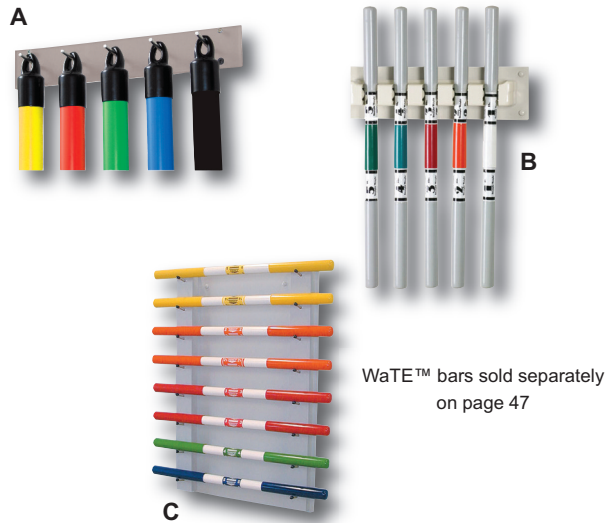

WaTE™ bar racks

WaTE™ bars sold separately on page 47

A	10-1640	5 hook wall rack (for CanDo® slim™ & mini™ only)	50.00
	10-1641	10 hook wall rack (not shown) (for CanDo® slim™ & mini™ only)	85.00
B	10-1643	5 bar vertical wall rack (for CanDo® slim™ & mini™ only)	30.00
	10-1645	3 bar vertical wall rack (not shown) (for CanDo® slim™ & mini™ only)	20.00
C	10-1642	8 bar horizontal wall rack	210.00

ball racks

- efficiently store medicine balls
- made from high-strength steel tubing
- minimal assembly required - tools included; can ship by UPS or FedEx

vertical ball rack (12"L X 12"W X 58"H); holds 6 balls
10-3120 112.50

horizontal ball rack (30"W x 16"D x 28"H); holds 10 balls
10-3121 122.50

tree rack (30"W x 16"D x 28"H), holds 6 balls
10-3123 137.50

vertical rack balls sold separately on page 46

tree rack balls sold separately on page 46

mobile MaxRac™ rack/storage unit

🚚	10-5120	w/out mirror	1,840.00
🚚	10-5121	with mirror	2,075.00

supplies sold separately

- holds dumbbells and Cuff® weights
- 3" swivel casters (2 locking)
- holds to 48 Cuff® weights and 22 dumbbells (sold separately)
- 25½"L x 18"W x 65"H