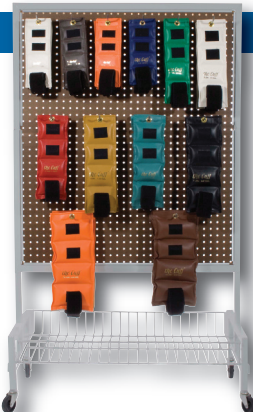

weights sold separately on page 43

10-0150	mobile weight cart	300.00

band storage racks

- universal racks can accommodate both core and coreless 50-yard band rolls and all 6-yard bands
- core rack can only accommodate 50-yard bands that are rolled on a core
- bands sold separately (pages 5-14)