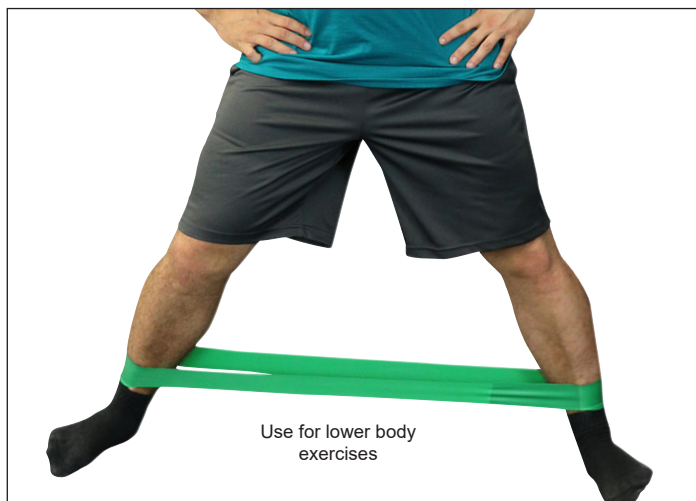

Use for lower body exercises

FABRICATION ENTERPRISES INC
PO Box 1500, White Plains, NY 10602 (USA)
tel: 800-431-2830 / +1-914-345-9300
fax: 800-634-5370 / +1-914-345-9800
FabEnt.com info@fab-ent.com