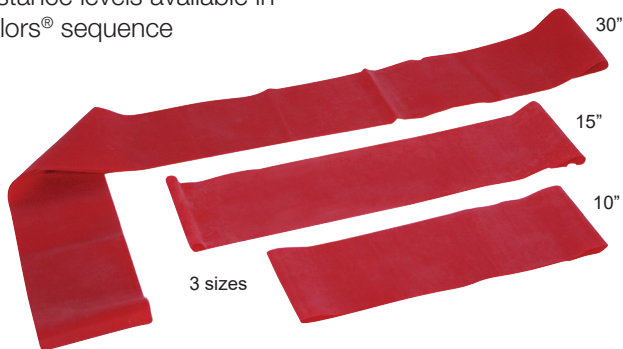

Latex Exercise Loops

- High quality latex band pre-formed into a loop
- Available in 3 lengths to perform upper, lower and full body exercises
- **Full Body Set** contains 10", 15" and 30" loop for total body workout
- Progressively exercise with 7 different color-coded resistance levels available in the Preferred Colors® sequence

10" loop is equivalent to 20" of flat band folded and tied together

Use for whole body exercises

		each			set
		10" lower	15" upper	30" whole body	full body set
yellow	x-light	10-5251	10-5261	10-5291	10-5841
red	light	10-5252	10-5262	10-5292	10-5842
green	medium	10-5253	10-5263	10-5293	10-5843
blue	heavy	10-5254	10-5264	10-5294	10-5844
black	x-heavy	10-5255	10-5265	10-5295	10-5845
silver	xx-heavy	10-5256	10-5266	10-5296	10-5846
gold	xxx-heavy	10-5257	10-5267	10-5297	10-5847
yel red grn blu blk	set (1 ea)	10-5259	10-5269	10-5299	10-5849