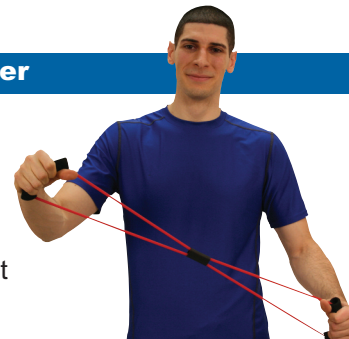

tubing exercisers

CanDo® Tubing-with-Handles™

- 3 sizes to accommodate upper, lower and full body workouts
- lightweight, compact and portable
- perform strengthening workouts anywhere
- two pre-attached durable foam-covered handles for comfort and firm grip
- **FULL BODY SETS** contain 18", 36" and 48" tubing for total body workout

tan	xx-light
yellow	x-light
red	light
green	medium
blue	heavy
black	x-heavy
silver	xx-heavy

		each			set				
		18 inch*	36 inch*	48 inch*	full body set				
tan	xx-light	10-5540	10.50	10-5550	11.00	10-5560	11.50	10-5820	33.00
yellow	x-light	10-5541	11.00	10-5551	11.50	10-5561	12.00	10-5821	34.50
red	light	10-5542	11.50	10-5552	12.00	10-5562	12.50	10-5822	36.00
green	medium	10-5543	12.00	10-5553	12.50	10-5563	13.00	10-5823	37.50
blue	heavy	10-5544	12.50	10-5554	13.00	10-5564	13.50	10-5824	39.00
black	x-heavy	10-5545	13.00	10-5555	13.50	10-5565	14.00	10-5825	40.50
silver	xx-heavy	10-5546	13.50	10-5556	14.00	10-5566	14.50	10-5826	42.00
yel red grn blu blk	set (1 ea)	10-5549	55.00	10-5559	57.50	10-5569	60.00	10-5829	177.50

*length of tubing from end to end when unit is laid flat

CanDo® BowTie™ exerciser

- 3 sizes are all lightweight, compact and portable
- use for strength training, conditioning and rehabilitation
- durable foam-covered handles for comfort and firm grip
- **FULL BODY SETS** contain 14", 22" and 30" tubing for total body workout

*length of tubing from end to end when unit is laid flat

CanDo® tubing with cuffs exerciser

- use on arms or legs for strength training, conditioning and rehabilitation
- continuous tubing loop with two padded ankle/wrist cuffs
- exerciser has 36" circumference