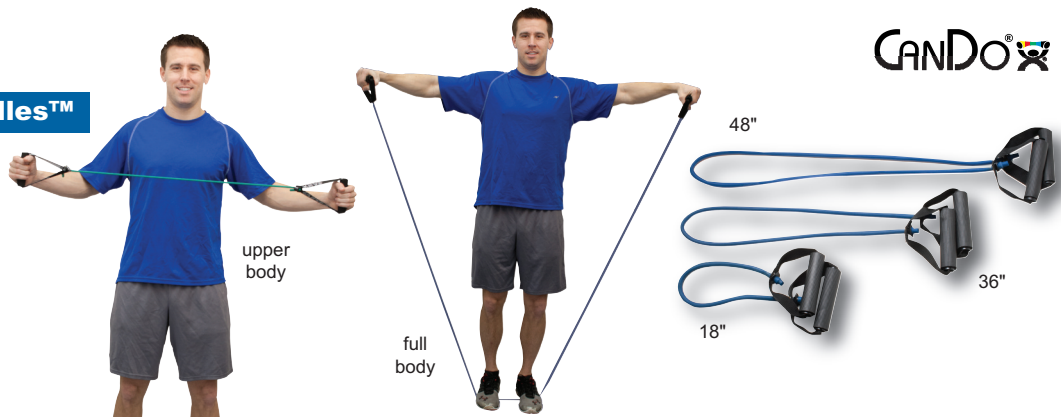

tubing exercisers

CanDo® Tubing-with-Handles™

- 3 sizes to accommodate upper, lower and full body workouts
- lightweight, compact and portable
- perform strengthening workouts anywhere
- two pre-attached durable foam-covered handles for comfort and firm grip
- **FULL BODY SETS** contain 18", 36" and 48" tubing for total body workout

tan	xx-light
yellow	x-light
red	light
green	medium
blue	heavy
black	x-heavy
silver	xx-heavy

		each			set				
		18 inch*	36 inch*	48 inch*	full body set				
tan	xx-light	10-5540	10.50	10-5550	11.00	10-5560	11.50	10-5820	33.00
yellow	x-light	10-5541	11.00	10-5551	11.50	10-5561	12.00	10-5821	34.50
red	light	10-5542	11.50	10-5552	12.00	10-5562	12.50	10-5822	36.00
green	medium	10-5543	12.00	10-5553	12.50	10-5563	13.00	10-5823	37.50
blue	heavy	10-5544	12.50	10-5554	13.00	10-5564	13.50	10-5824	39.00
black	x-heavy	10-5545	13.00	10-5555	13.50	10-5565	14.00	10-5825	40.50
silver	xx-heavy	10-5546	13.50	10-5556	14.00	10-5566	14.50	10-5826	42.00
yel red grn blu blk	set (1 ea)	10-5549	55.00	10-5559	57.50	10-5569	60.00	10-5829	177.50

*length of tubing from end to end when unit is laid flat

CanDo® BowTie™ exerciser

- 3 sizes are all lightweight, compact and portable
- use for strength training, conditioning and rehabilitation
- durable foam-covered handles for comfort and firm grip
- **FULL BODY SETS** contain 14", 22" and 30" tubing for total body workout

*length of tubing from end to end when unit is laid flat

CanDo® tubing with cuffs exerciser

- use on arms or legs for strength training, conditioning and rehabilitation
- continuous tubing loop with two padded ankle/wrist cuffs
- exerciser has 36" circumference