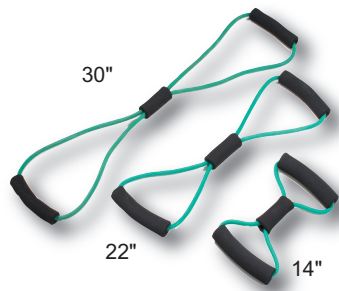

tubing exercisers

CanDo® Tubing-with-Handles™

- 3 sizes to accommodate upper, lower and full body workouts
- lightweight, compact and portable
- perform strengthening workouts anywhere
- two pre-attached durable foam-covered handles for comfort and firm grip
- **FULL BODY SETS** contain 18", 36" and 48" tubing for total body workout

tan	xx-light
yellow	x-light
red	light
green	medium
blue	heavy
black	x-heavy
silver	xx-heavy

		each			set				
		18 inch*	36 inch*	48 inch*	full body set				
tan	xx-light	10-5540	10.50	10-5550	11.00	10-5560	11.50	10-5820	33.00
yellow	x-light	10-5541	11.00	10-5551	11.50	10-5561	12.00	10-5821	34.50
red	light	10-5542	11.50	10-5552	12.00	10-5562	12.50	10-5822	36.00
green	medium	10-5543	12.00	10-5553	12.50	10-5563	13.00	10-5823	37.50
blue	heavy	10-5544	12.50	10-5554	13.00	10-5564	13.50	10-5824	39.00
black	x-heavy	10-5545	13.00	10-5555	13.50	10-5565	14.00	10-5825	40.50
silver	xx-heavy	10-5546	13.50	10-5556	14.00	10-5566	14.50	10-5826	42.00
yel red grn blu blk	set (1 ea)	10-5549	55.00	10-5559	57.50	10-5569	60.00	10-5829	177.50

*length of tubing from end to end when unit is laid flat

CanDo® BowTie™ exerciser

- 3 sizes are all lightweight, compact and portable
- use for strength training, conditioning and rehabilitation
- durable foam-covered handles for comfort and firm grip
- **FULL BODY SETS** contain 14", 22" and 30" tubing for total body workout

*length of tubing from end to end when unit is laid flat

CanDo® tubing with cuffs exerciser

- use on arms or legs for strength training, conditioning and rehabilitation
- continuous tubing loop with two padded ankle/wrist cuffs
- exerciser has 36" circumference