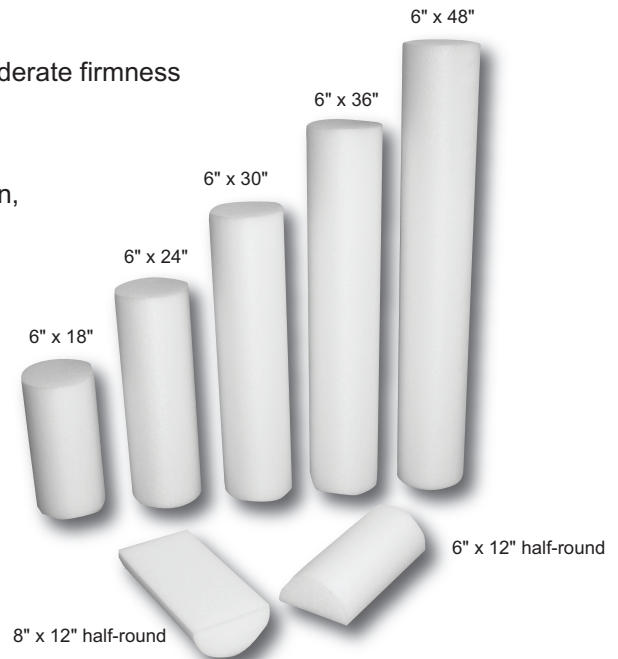

CanDo® white foam rollers

high quality extruded foam roller

- extruded polyethylene 2.0 lb. density foam rollers provide moderate firmness
- shorter rollers save space in clinics and homes
- 6" diameter roller is the most popular
- use for positioning, balance, postural and muscle re-education, spinal stabilization, body awareness and coordination and strengthening activities
- use half-round roller for ankle stretching and knee rehabilitation; or as rocker board by standing on flat side
- foam rollers are strong and durable enough to be used by large adults and active children
- available in 12" to 48" lengths with either a round (circular) or half-round (semi-circular) profile
- can be used alone or with other exercisers such as CanDo® exercise band, tubing, weights and balls
- purchase by the case and save (in red below)

HALF-ROUND		ROUND	
8"	4"H x (8" Dia.)	8"	8" diameter
6"	3"H x (6" Dia.)	6"	6" diameter
4"	2"H x (4" Dia.)	4"	4" diameter

Jumbo™ 8" round

8" Jumbo™ white		
dia x L		
30-2260	8" x 36"	40.00
30-2261	8" x 12"	20.00

6" half-round

6" white		
dia x L		
* 30-2110	6" x 36"	14.00
* 30-2111	6" x 12"	7.00
**30-2110-24	6" x 36"	317.50
**30-2111-72	6" x 12"	477.50
30-2118	6" x 48"	19.60
30-2143	6" x 30"	12.60
30-2144	6" x 24"	11.20
30-2145	6" x 18"	9.80

4" half-round

4" white		
dia x L		
30-2112	4" x 36"	10.50
30-2113	4" x 12"	5.25

Slim™ 3" half-round

3" Slim™ white		
dia x L		
30-2116	3" x 36"	7.90
30-2117	3" x 12"	3.95

other sizes available on request

* most popular sizes