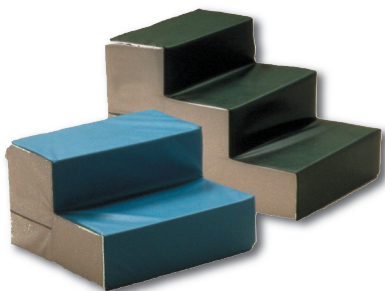

foamed-filled stair step

- develop climbing skills and other gross motor functions
- 75 lb maximum capacity

31-2300 2 steps, 24"L x 22"W x 14"H 250.00
31-2301 3 steps, 32"L x 22"W x 21"H 300.00

barrel roll

- multi-colored barrel roll is ideal for development of balance, body awareness and coordination, as well as for games
- 38"L x 32" dia; 23 lb