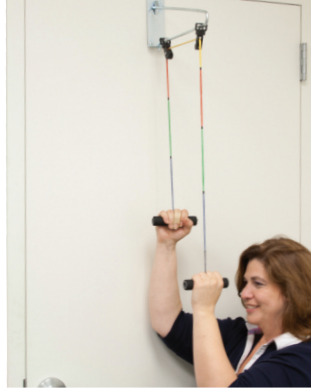

**CanDo® overdoor shoulder exerciser, double pulley**

- heavy duty shoulder pulley increases shoulder ROM
- allows one shoulder to compensate for the other post-surgery
- exerciser has 2 pulleys and bracket for smooth and easy operation
- portable exerciser can be easily transported and fitted to most doors
- stopper prevents over-extension
- Visualizer® provides color intervals for feedback and compliance

**CanDo® overdoor shoulder exerciser, single pulley**

- helps increase and maintain ROM on all planes of shoulder movement
- rope adjusts for any height user
- 360° swivel pulley assures smooth action in all directions and keeps rope on track
- foam-covered handles provide a comfortable grip
- stopper prevents over-extension
- perfect for post-surgery

**CanDo® Visualizer® color-coded overdoor shoulder exerciser**

- color intervals on rope reference ROM to indicate progress
- adjustable length rope with foam-covered handles
- stopper prevents over-extension
- 360° swivel pulley keeps rope on track