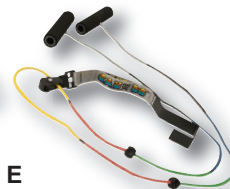

**CanDo® overdoor shoulder exerciser, double pulley**

- heavy duty shoulder pulley increases shoulder ROM
- allows one shoulder to compensate for the other post-surgery
- exerciser has 2 pulleys and bracket for smooth and easy operation
- portable exerciser can be easily transported and fitted to most doors
- stopper prevents over-extension
- Visualizer® provides color intervals for feedback and compliance

- colors on rope reference level of difficulty to indicate progress
- adjustable length rope with foam-covered handles

50-1031	shoulder pulley (ea)	20.00
50-1031-25	shoulder pulley (25 ea)	475.00
50-1031B	shoulder pulley in retail box (ea)	22.50
50-1031B-25	shoulder pulley in retail box (25 ea)	532.50

**CanDo® overdoor shoulder exerciser, single pulley**

- helps increase and maintain ROM on all planes of shoulder movement
- rope adjusts for any height user
- 360° swivel pulley assures smooth action in all directions and keeps rope on track
- foam-covered handles provide a comfortable grip
- stopper prevents over-extension
- perfect for post-surgery

**CanDo® Visualizer® color-coded overdoor shoulder exerciser**

- color intervals on rope reference ROM to indicate progress
- adjustable length rope with foam-covered handles
- stopper prevents over-extension
- 360° swivel pulley keeps rope on track