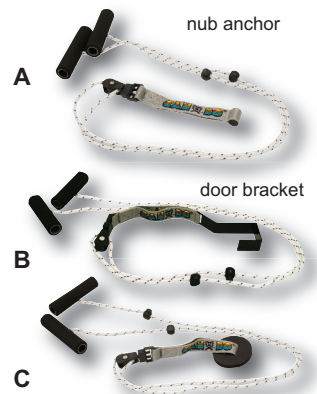

**CanDo® overdoor shoulder exerciser, double pulley**

- heavy duty shoulder pulley increases shoulder ROM
- allows one shoulder to compensate for the other post-surgery
- exerciser has 2 pulleys and bracket for smooth and easy operation
- portable exerciser can be easily transported and fitted to most doors
- stopper prevents over-extension
- Visualizer® provides color intervals for feedback and compliance

50-1010	double pulley (ea)	20.00
50-1010-25	double pulley (25 ea)	475.00
50-1034	Visualizer® double pulley (ea)	22.50
50-1034-25	Visualizer® double pulley (25 ea)	562.50

**Thera-Band® shoulder pulley**

- colors on rope reference level of difficulty to indicate progress
- adjustable length rope with foam-covered handles

50-1031	shoulder pulley (ea)	20.00
50-1031-25	shoulder pulley (25 ea)	475.00
50-1031B	shoulder pulley in retail box (ea)	22.50
50-1031B-25	shoulder pulley in retail box (25 ea)	532.50

**CanDo® overdoor shoulder exerciser, single pulley**

- helps increase and maintain ROM on all planes of shoulder movement
- rope adjusts for any height user
- 360° swivel pulley assures smooth action in all directions and keeps rope on track
- foam-covered handles provide a comfortable grip
- stopper prevents over-extension
- perfect for post-surgery