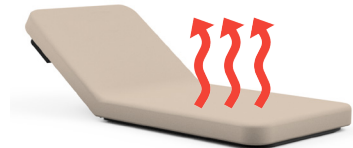

New! One Piece Removable Pad

Padding and fabric on tables never last as long as the bases, and occasionally they get damaged; in the past you had to replace the whole table. Our new design features finger knobs that can be removed in minutes, allowing you to remove the foam and fabric and install a new one without any special tools so your table will be serviceable for much longer.

FEATURES

Storage Options

The Proluxe offers an optional storage shelf and hot towel cabi shelf that gives you the functionality of a cabinet model table.

Bluetooth Speaker System

Bluetooth Speaker Sound System magnetically connects to the bottom of the table near the face rest to create a calming experience.

Integrated Heated Top (Optional)

Our new system is imbedded in the foam, creating a more even heat, and has three settings. Designed originally to be used in car seats and hospital beds, the heating element automatically shuts off after 10 hours providing peace of mind for safety and energy conservation.

OAKWORKS® Spa

SPECIFICATIONS

- New! Removable and replaceable padding
- 4" AeroCel™ padding for ultimate comfort
- Large height range - 19" - 37" (Flat Top)
22" - 39" (Lift Assist Backrest & Salon)
22" - 40" (Electric Salon)