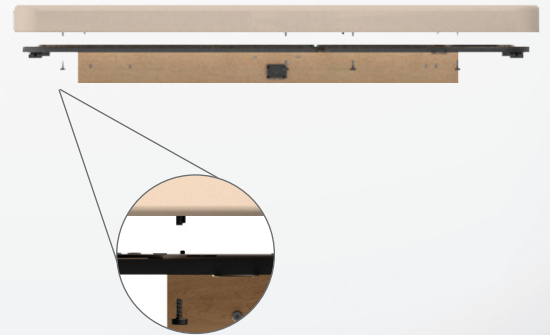

PROLUXE SERIES

Our value priced spa table just got better! Offering all the comfort features of our most expensive tables, this workhorse design now comes with our new, removable one piece pad system with 4" of AeroCel padding. The favorite of high volume spas across the US, the table can be configured to offer all our high end options at a much lower price.

New! One Piece Removable Pad

Padding and fabric on tables never last as long as the bases, and occasionally they get damaged; in the past you had to replace the whole table. Our new design features finger knobs that can be removed in minutes, allowing you to remove the foam and fabric and install a new one without any special tools so your table will be serviceable for much longer.

FEATURES

Storage Options

The Proluxe offers an optional storage shelf and hot towel cabi shelf that gives you the functionality of a cabinet model table.

Bluetooth Speaker System

Bluetooth Speaker Sound System magnetically connects to the bottom of the table near the face rest to create a calming experience.

Incredible breast comfort
Lower to lessen pressure

Electric adjustments
Large adjustment range

Head support
Built in head support

Pectoral muscle stretch
Advanced positioning

ADJUSTABLE SIDE ARMREST

These versatile and comfortable removable arm rests feature a wide range of positions. They always stay level, regardless of the backrest angle. They offer comfortable positioning and can be moved completely out of the way to allow guests to get on and off the table easily.