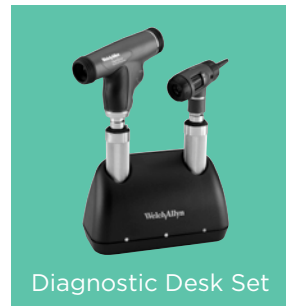

WelchAllyn®

Welch Allyn  
MacroView™ Otoscope

A bigger, better, sharper view

Enhancing visualization of the ear, helping you perform routine exams with **ease and confidence.**

Integrated Wall System

Diagnostic Desk Set

# Welch Allyn MacroView Otoscope

Proprietary **"Tip Grip"** helps ensure ear speculum is secured and ejects used ear speculum for easy disposal

Default focus position; ideal for most ear examinations

Adjustable focus wheel helps you accommodate for variable ear canal lengths and farsighted eyes, zooming in or out to fine tune view