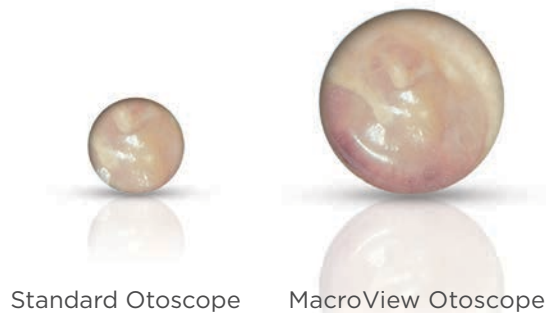

Standard Otoscope

MacroView Otoscope

Welch Allyn LED Lamps

LED technology provides the benefits of LED while operating at a color similar to halogen.

WITH THE FAMILIARITY OF HALOGEN

SureColor™ LED

Optimized color temperature, similar to what you are used to with halogen

Most Competitors' LED

Light too bright or too white can wash out critical details

LED IS ENERGY EFFICIENT

3X the on-time vs. halogen with Welch Allyn rechargeable handles

Lower operating temperature intended for greater patient/clinician comfort